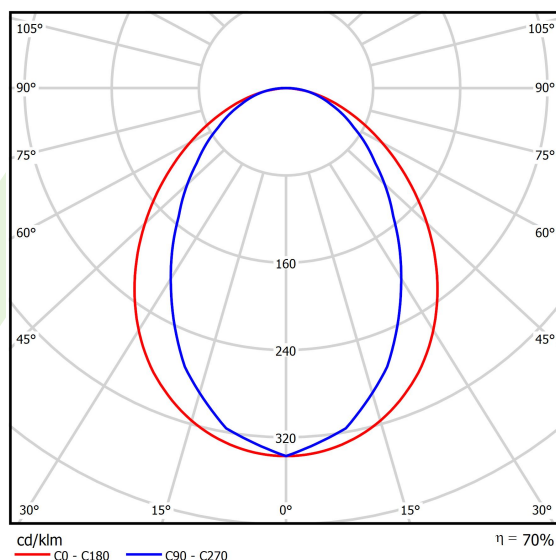

Mechanical data

Assembly	directly mounted to ceiling construction or surface mounted on slings using accessories
Material	aluminum
Color	RAL 9006 (gray, metallic, fine structure)
Diffuser	PLX (PMMA opal)
Impact resistant	IK04
Weight [kg]	1,2
Dimensions [mm]	854 x 36 x 63

A graph of light