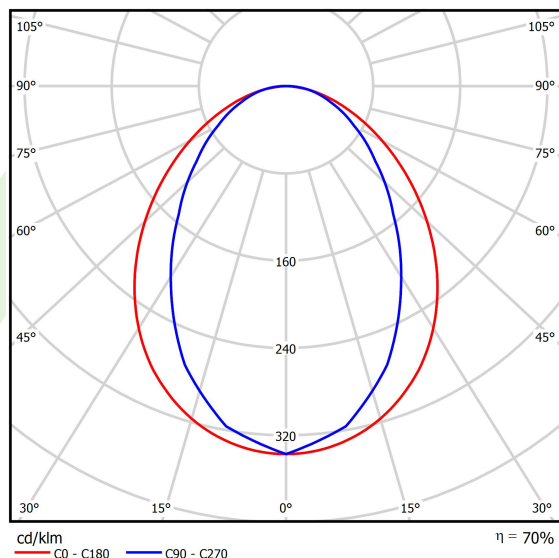

Mechanical data

Assembly	directly mounted to ceiling construction or surface mounted on slings using accessories
Material	aluminum
Color	RAL 9006 (grey, metallic, fine structure)
Diffuser	PLX (PMMA opal)
Impact resistant	IK04
Weight [kg]	1,2
Dimensions [mm]	854 x 36 x 63

A graph of light