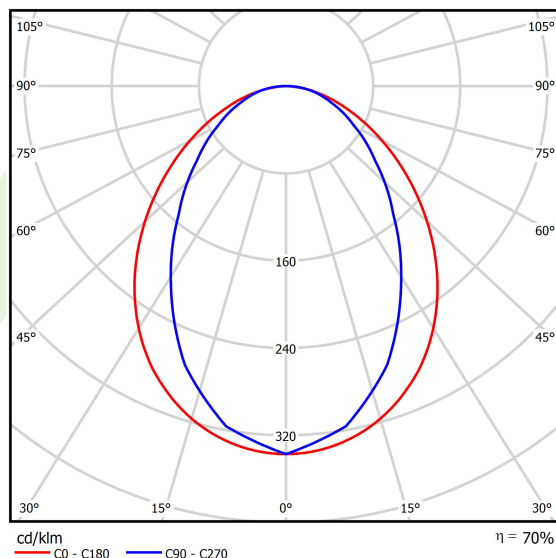

## Light and electrical data

Light source	LED
Luminous flux LED [lm]	3436
LED power [W]	17,4
Luminaire luminous flux [lm]	2388
Power of luminaire [W]	19,2
Luminaire's light efficiency [lm/W]	124,4
Color of the light [K]	4000
CRI	>80
SDCM (LED sources)	3
Beam angle [°]	(C0-C180) / (C90-C270) - 96° / 74,6°
Photobiological risk class (IEC/EN 62471)	RG0
Protection against electric shock	I
Protection degree	IP20
Voltage	220..240 V, 50..60 Hz
Lifetime of LED sources [h]	100000 (1) / 147000 (2)
Lx/By	L80/B10 (1) / L70/B50 (2)
Operating temperature range [°C]	5 ÷ 30
Driver	DIM DALI (EDD)
Power factor cos φ	>0,95
Circuit load capacity	17 (B10), 28 (B16), 26 (C10), 41 (C16)

**A graph of light**