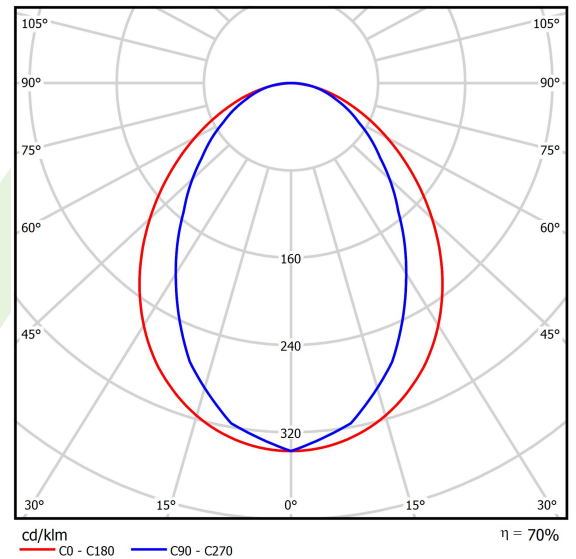

Mechanical data

Assembly	directly mounted to ceiling construction or surface mounted on slings using accessories
Material	aluminum
Color	RAL 9010 (white)
Diffuser	PLX (PMMA opal)
Impact resistant	IK04
Weight [kg]	1,1
Dimensions [mm]	854 x 36 x 63

A graph of light