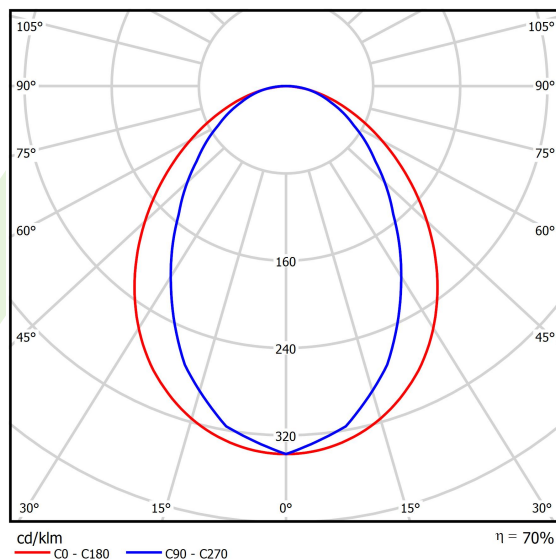

Mechanical data

Assembly	directly mounted to ceiling construction or surface mounted on slings using accessories
Material	aluminum
Color	RAL 9010 (white)
Diffuser	PLX (PMMA opal)
Impact resistant	IK04
Weight [kg]	1,1
Dimensions [mm]	854 x 36 x 63

A graph of light