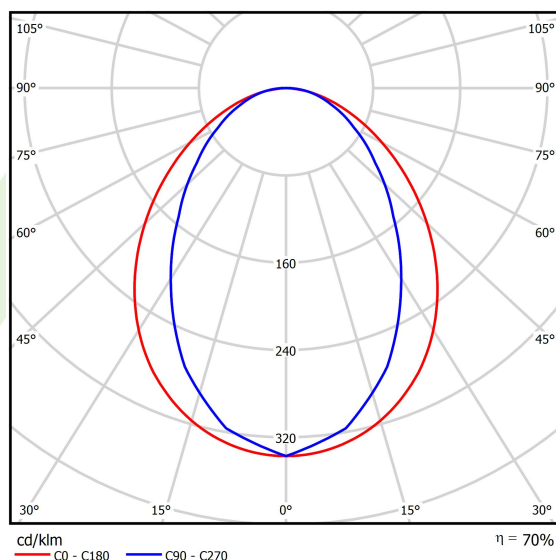

## Light and electrical data

Light source	LED
Luminous flux LED [lm]	3436
LED power [W]	17,4
Luminaire luminous flux [lm]	2388
Power of luminaire [W]	19,2
Luminaire's light efficiency [lm/W]	124,4
Color of the light [K]	4000
CRI	>80
SDCM (LED sources)	3
Beam angle [°]	(C0-C180) / (C90-C270) - 96° / 74,6°
Photobiological risk class (IEC/EN 62471)	RG0
Protection against electric shock	I
Protection degree	IP20
Voltage	220..240 V, 50..60 Hz
Lifetime of LED sources [h]	100000 (1) / 147000 (2)
Lx/By	L80/B10 (1) / L70/B50 (2)
Operating temperature range [°C]	5 ÷ 30
Driver	standard on/off (E)
Power factor cos φ	>0,95
Circuit load capacity	30 (B10), 48 (B16), 43 (C10), 70 (C16)

**A graph of light**