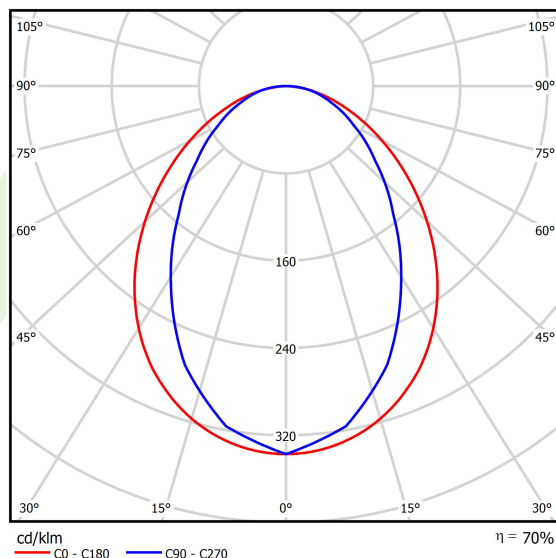

Mechanical data

Assembly	directly mounted to ceiling construction or surface mounted on slings using accessories
Material	aluminum
Color	RAL 9006 (gray, metallic, fine structure)
Diffuser	PLX (PMMA opal)
Impact resistant	IK04
Weight [kg]	1,2
Dimensions [mm]	854 x 36 x 63

A graph of light