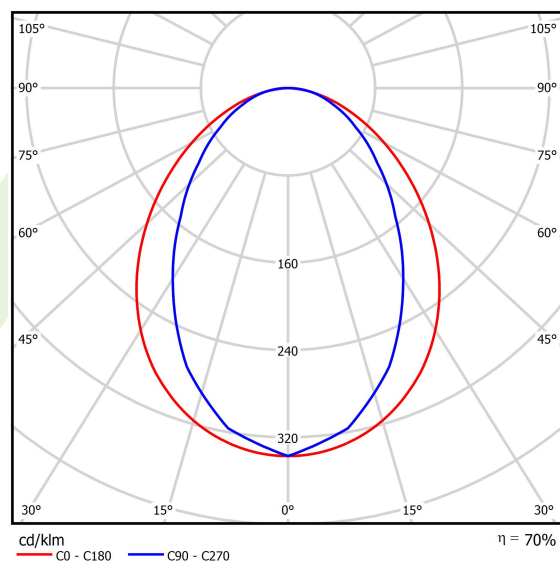

Mechanical data

Assembly	directly mounted to ceiling construction or surface mounted on slings using accessories
Material	aluminum
Color	RAL 9010 (white)
Diffuser	PLX (PMMA opal)
Impact resistant	IK04
Weight [kg]	1,1
Dimensions [mm]	854 x 36 x 63

A graph of light