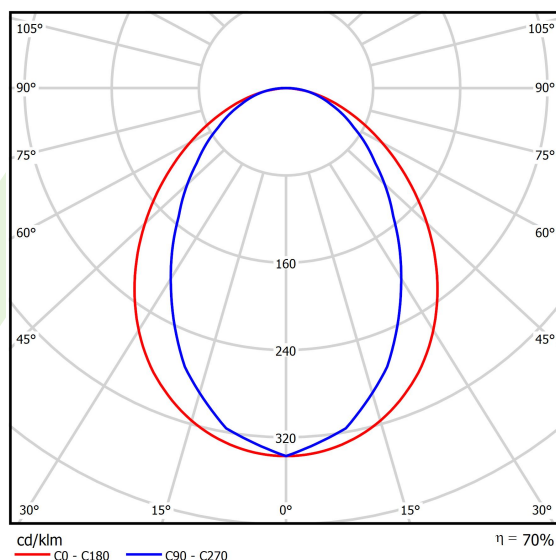

Mechanical data

Assembly	directly mounted to ceiling construction or surface mounted on slings using accessories
Material	aluminum
Color	RAL 9006 (gray, metallic, fine structure)
Diffuser	PLX (PMMA opal)
Impact resistant	IK04
Weight [kg]	1,1
Dimensions [mm]	854 x 36 x 63

A graph of light