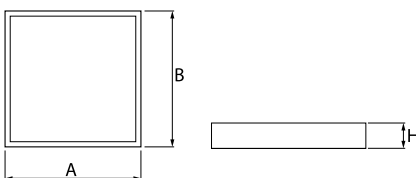

## Light and electrical data

Light source	LED
Luminous flux LED [lm]	4708,2
LED power [W]	30
Luminaire luminous flux [lm]	3409
Power of luminaire [W]	33,6
Luminaire's light efficiency [lm/W]	101,5
Color of the light [K]	4000
CRI	>95
Beam angle [°]	(C0-C180) / (C90-C270) - 115,4° / 107,6°
Photobiological risk class (IEC/EN 62471)	RG0
Protection against electric shock	II
Protection degree	IP65
Voltage	220..240 V, 50..60 Hz
Lifetime of LED sources [h]	100000 (1) / 80000 (2)
Lx/By	L70/B10 (1) / L80/B10 (2)
Operating temperature range [°C]	5 ÷ 30
Driver	standard on/off (E)
Power factor cos φ	0,9
Circuit load capacity	20 (B10), 30 (B16), 33 (C10), 53 (C16)

## Mechanical data

Assembly	mounted in module ceilings, plasterboard ceilings (using accessories) or surface mounted (using accessories)
Material	aluminum
Color	RAL 9016 (white)
Diffuser	PLX (PMMA opal)
Impact resistant	IK04
Weight [kg]	3,61
Dimensions [mm]	596 x 596 x 36