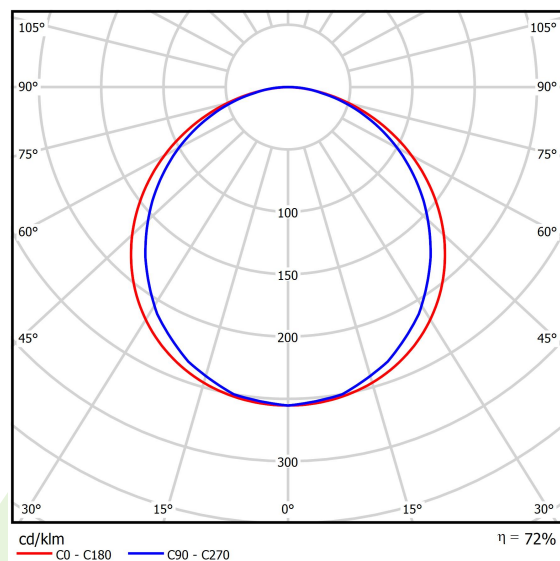

## Light and electrical data

Light source	LED
Luminous flux LED [lm]	4708,2
LED power [W]	30
Luminaire luminous flux [lm]	3409
Power of luminaire [W]	33,6
Luminaire's light efficiency [lm/W]	101,5
Color of the light [K]	4000
CRI	>95
Beam angle [°]	(C0-C180) / (C90-C270) - 115,4° / 107,6°
Photobiological risk class (IEC/EN 62471)	RG0
Protection against electric shock	II
Protection degree	IP65
Voltage	220..240 V, 50..60 Hz
Lifetime of LED sources [h]	100000 (1) / 80000 (2)
Lx/By	L70/B10 (1) / L80/B10 (2)
Operating temperature range [°C]	5 ÷ 30
Driver	standard on/off (E)
Power factor cos φ	0,9
Circuit load capacity	20 (B10), 30 (B16), 33 (C10), 53 (C16)

## A graph of light