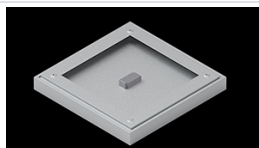

Index 19.3213.0073.34

Name BACKPANEL LED SURFACE
ACCESSORIES 34 / 600X600