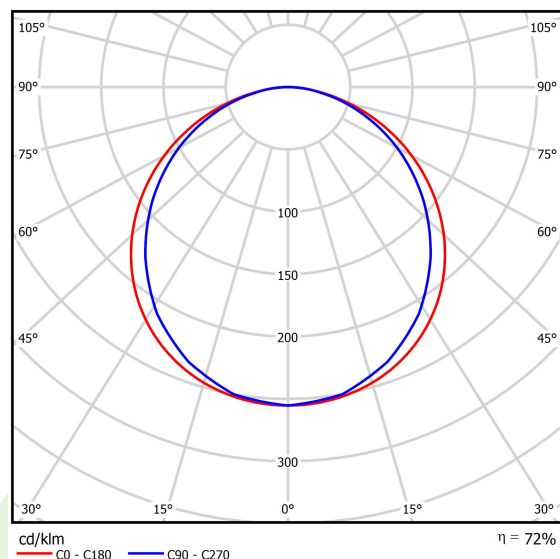

## Light and electrical data

Light source	LED
Luminous flux LED [lm]	4708,2
LED power [W]	30
Luminaire luminous flux [lm]	3409
Power of luminaire [W]	33,6
Luminaire's light efficiency [lm/W]	101,5
Color of the light [K]	4000
CRI	>95
Beam angle [°]	(C0-C180) / (C90-C270) - 115,4° / 107,6°
Photobiological risk class (IEC/EN 62471)	RG0
Protection against electric shock	II
Protection degree	IP65
Voltage	220..240 V, 50..60 Hz
Lifetime of LED sources [h]	100000 (1) / 80000 (2)
Lx/By	L70/B10 (1) / L80/B10 (2)
Operating temperature range [°C]	5 ÷ 30
Driver	standard on/off (E)
Power factor cos φ	0,9
Circuit load capacity	20 (B10), 30 (B16), 33 (C10), 53 (C16)

## A graph of light