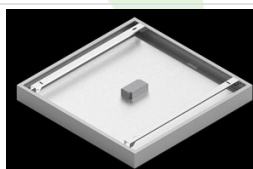

Index 19.3213.0082.34

Name BACKPANEL LED SURFACE
ACCESSORIES COMPACT 34 /
600X600