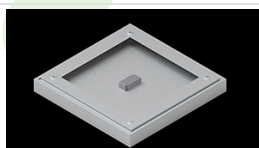

Product: EUROPANEL LED CRI95 5800 MICRO-PRM E 34 IP65 940

Index: 19.3054.0151.34

Description

Modern LED panel for installation in suspended ceilings or directly on the ceiling. Equipped with the highly efficient LED sources. Luminary body made from aluminum. PMMA opal diffuser. Colour of luminary - white. Luminary dedicated for the public use structure like offices, conference rooms, classrooms, lecture halls etc. The level of protection against solid substances, dust and moisture penetration is IP65.

Mechanical data

Assembly	mounted in module ceilings, plasterboard ceilings (using accessories) or surface mounted (using accessories)
Material	aluminum
Color	RAL 9016 (white)
Diffuser	Micro-PRM (micro-prismatic diffuser PMMA)
Impact resistant	IK04
Weight [kg]	3,61
Dimensions [mm]	596 x 596 x 36

A graph of light

Accessories

Index 2C1A7392-34R

Name EUROPANEL / BACKPANEL / RIM
COMPACT LED RECESSED
ACCESSORIES 34 / 600X600

Index 19.3213.0073.34

Name BACKPANEL LED SURFACE
ACCESSORIES 34 / 600X600

Index 19.3213.0082.34