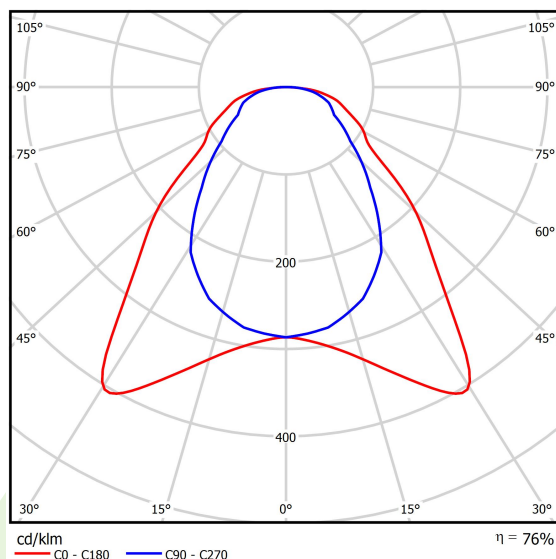

A graph of light

Accessories

Index 2C1A7392-34R

Name EUROPANEL / BACKPANEL / RIM
COMPACT LED RECESSED
ACCESSORIES 34 / 600X600

Index 19.3213.0073.34

Name BACKPANEL LED SURFACE
ACCESSORIES 34 / 600X600

Index 19.3213.0082.34

Name BACKPANEL LED SURFACE
ACCESSORIES COMPACT 34 /
600X600

Index 19.3213.0083.34

Name BACKPANEL LED SURFACE
ACCESSORIES BASIC 34 /
600X600x70mm