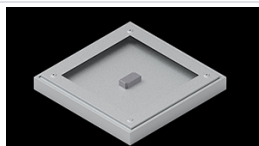

Product: EUROPANEL LED CRI95 3800 MICRO-PRM EDT 34 IP65 940

Index: 19.3054.0155.34

Description

Modern LED panel for installation in suspended ceilings or directly on the ceiling. Equipped with the highly efficient LED sources. Luminaire body made from aluminum. PMMA opal diffuser. Colour of luminary - white. Luminaire dedicated for the public use structure like offices, conference rooms, classrooms, lecture halls etc. The level of protection against solid substances, dust and moisture penetration is IP65.

Mechanical data

Assembly	mounted in module ceilings, plasterboard ceilings (using accessories) or surface mounted (using accessories)
Material	aluminum
Color	RAL 9016 (white)
Diffuser	Micro-PRM (micro-prismatic diffuser PMMA)
Impact resistant	IK04
Weight [kg]	3,61
Dimensions [mm]	596 x 596 x 36

A graph of light

Accessories

Index 2C1A7392-34R

Name EUROPANEL / BACKPANEL / RIM
COMPACT LED RECESSED
ACCESSORIES 34 / 600X600

Index 19.3213.0073.34

Name BACKPANEL LED SURFACE
ACCESSORIES 34 / 600X600

Index 19.3213.0082.34