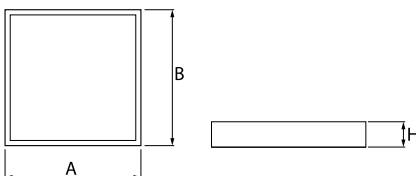

Product information

Category	Recessed luminaires
Family	EUROPANEL LED CRI95 IP65
Name	EUROPANEL LED CRI95 5800 PLX EDD 34 IP65 940
Index	19.3054.0154.34
EAN	5902107350796

Light and electrical data

Light source	LED
Luminous flux LED [lm]	4708,2
LED power [W]	30
Luminaire luminous flux [lm]	3409
Power of luminaire [W]	33,6
Luminaire's light efficiency [lm/W]	101,5
Color of the light [K]	4000
CRI	>95
Beam angle [°]	(C0-C180) / (C90-C270) - 115,4° / 107,6°
Photobiological risk class (IEC/EN 62471)	RG0
Protection against electric shock	II
Protection degree	IP65
Voltage	220..240 V, 50..60 Hz
Lifetime of LED sources [h]	100000 (1) / 80000 (2)
Lx/By	L70/B10 (1) / L80/B10 (2)
Operating temperature range [°C]	5 ÷ 30
Driver	DIM DALI (EDD)
Power factor cos φ	0,9
Circuit load capacity	20 (B10), 30 (B16), 33 (C10), 53 (C16)

Mechanical data

Assembly	mounted in module ceilings, plasterboard ceilings (using accessories) or surface mounted (using accessories)
Material	aluminum
Color	RAL 9016 (white)
Diffuser	PLX (PMMA opal)
Impact resistant	IK04
Weight [kg]	3,61
Dimensions [mm]	596 x 596 x 36