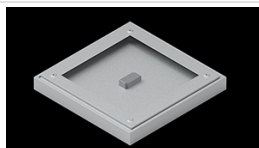

Product: EUROPANEL LED CRI95 5800 PLX EDD 34 IP65 940

Index: 19.3054.0154.34

Description

Modern LED panel for installation in suspended ceilings or directly on the ceiling. Equipped with the highly efficient LED sources. Luminaire body made from aluminum. PMMA opal diffuser. Colour of luminary - white. Luminary dedicated for the public use structure like offices, conference rooms, classrooms, lecture halls etc. The level of protection against solid substances, dust and moisture penetration is IP65.

Mechanical data

Assembly	mounted in module ceilings, plasterboard ceilings (using accessories) or surface mounted (using accessories)
Material	aluminum
Color	RAL 9016 (white)
Diffuser	PLX (PMMA opal)
Impact resistant	IK04
Weight [kg]	3,61
Dimensions [mm]	596 x 596 x 36

A graph of light

Accessories

Index 2C1A7392-34R

Name EUROPANEL / BACKPANEL / RIM
COMPACT LED RECESSED
ACCESSORIES 34 / 600X600

Index 19.3213.0073.34

Name BACKPANEL LED SURFACE
ACCESSORIES 34 / 600X600

Index 19.3213.0082.34