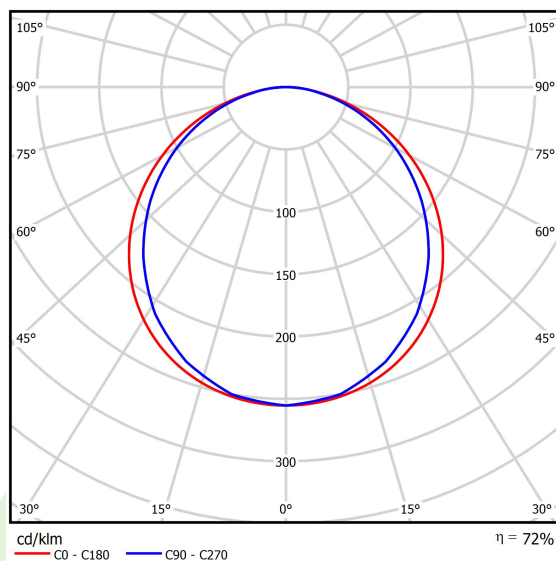

A graph of light

Accessories

Index 2C1A7392-34R

Name EUROPANEL / BACKPANEL / RIM
COMPACT LED RECESSED
ACCESSORIES 34 / 600X600

Index 19.3213.0073.34

Name BACKPANEL LED SURFACE
ACCESSORIES 34 / 600X600

Index 19.3213.0082.34

Name BACKPANEL LED SURFACE
ACCESSORIES COMPACT 34 /
600X600

Index 19.3213.0083.34

Name BACKPANEL LED SURFACE
ACCESSORIES BASIC 34 /
600X600x70