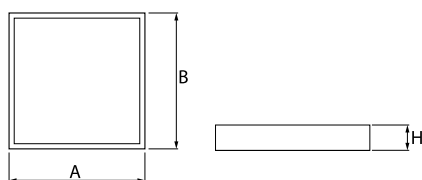

Product information

Category	Recessed luminaires
Family	EUROPANEL LED CRI95 IP65
Name	EUROPANEL LED CRI95 5800 PLX EDD 34 IP65 940
Index	19.3054.0154.34

Light and electrical data

Light source	LED
Luminous flux LED [lm]	4708,2
LED power [W]	30
Luminaire luminous flux [lm]	3409
Power of luminaire [W]	33,6
Luminaire's light efficiency [lm/W]	101,5
Color of the light [K]	4000
CRI	>95
Beam angle [°]	(C0-C180) / (C90-C270) - 115,4° / 107,6°
Photobiological risk class (IEC/EN 62471)	RG0
Protection against electric shock	II
Protection degree	IP65
Voltage	220..240 V, 50..60 Hz
Lifetime of LED sources [h]	100000 (1) / 80000 (2)
Lx/By	L70/B10 (1) / L80/B10 (2)
Operating temperature range [°C]	5 ÷ 30
Driver	DIM DALI (EDD)
Power factor cos φ	0,9
Circuit load capacity	20 (B10), 30 (B16), 33 (C10), 53 (C16)

Mechanical data

Assembly	mounted in module ceilings, plasterboard ceilings (using accessories) or surface mounted (using accessories)
Material	aluminum
Color	RAL 9016 (white)
Diffuser	PLX (PMMA opal)
Impact resistant	IK04
Weight [kg]	3,61
Dimensions [mm]	596 x 596 x 36