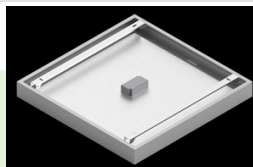

Index 19.3213.0082.34

Name BACKPANEL LED SURFACE
ACCESSORIES COMPACT 34 /
600X600