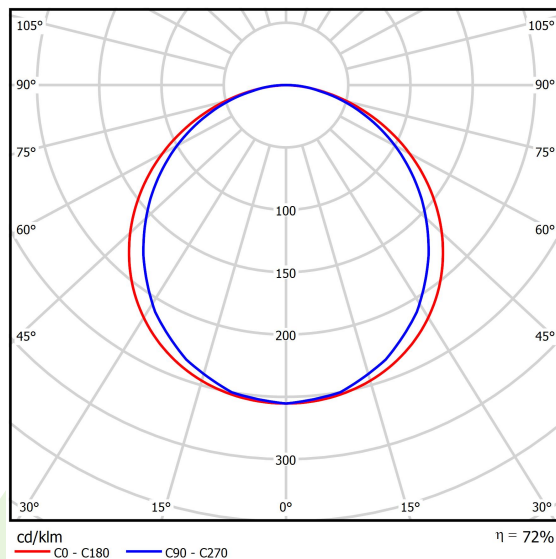

A graph of light

Accessories

Index 2C1A7392-34R

Name EUROPANEL / BACKPANEL / RIM
COMPACT LED RECESSED
ACCESSORIES 34 / 600X600

Index 19.3213.0073.34

Name BACKPANEL LED SURFACE
ACCESSORIES 34 / 600X600

Index 19.3213.0082.34

Name BACKPANEL LED SURFACE
ACCESSORIES COMPACT 34 /
600X600

Index 19.3213.0083.34

Name BACKPANEL LED SURFACE
ACCESSORIES BASIC 34 /
600X600x70mm