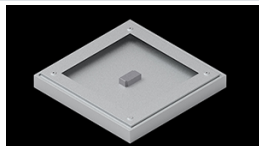

Product: EUROPANEL LED CRI95 5800 PLX EDD 34 IP65 940

Index: 19.3054.0154.34

Description

Modern LED panel for installation in suspended ceilings or directly on the ceiling. Equipped with the highly efficient LED sources. Luminaire body made from aluminum. PMMA opal diffuser. Colour of luminary - white. Luminary dedicated for the public use structure like offices, conference rooms, classrooms, lecture halls etc. The level of protection against solid substances, dust and moisture penetration is IP65.

Mechanical data

Assembly	mounted in module ceilings, plasterboard ceilings (using accessories) or surface mounted (using accessories)
Material	aluminum
Color	RAL 9016 (white)
Diffuser	PLX (PMMA opal)
Impact resistant	IK04
Weight [kg]	3,61
Dimensions [mm]	596 x 596 x 36

A graph of light

Accessories

Index 2C1A7392-34R

Name EUROPANEL / BACKPANEL / RIM
COMPACT LED RECESSED
ACCESSORIES 34 / 600X600

Index 19.3213.0073.34

Name BACKPANEL LED SURFACE
ACCESSORIES 34 / 600X600

Index 19.3213.0082.34