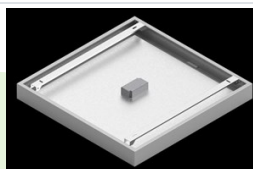

Index 19.3213.0082.34

Name BACKPANEL LED SURFACE
ACCESSORIES COMPACT 34 /
600X600