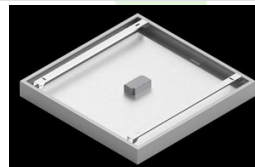

Index 19.3213.0082.34

Name BACKPANEL LED SURFACE
ACCESSORIES COMPACT 34 /
600X600