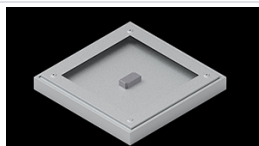

Product: EUROPANEL LED CRI95 3800 PLX EDD 34 IP65 940

Index: 19.3054.0146.34

Description

Modern LED panel for installation in suspended ceilings or directly on the ceiling. Equipped with the highly efficient LED sources. Luminaire body made from aluminum. PMMA opal diffuser. Colour of luminary - white. Luminaire dedicated for the public use structure like offices, conference rooms, classrooms, lecture halls etc. The level of protection against solid substances, dust and moisture penetration is IP65.

Mechanical data

Assembly	mounted in module ceilings, plasterboard ceilings (using accessories) or surface mounted (using accessories)
Material	aluminum
Color	RAL 9016 (white)
Diffuser	PLX (PMMA opal)
Impact resistant	IK04
Weight [kg]	3,61
Dimensions [mm]	596 x 596 x 36

A graph of light

Accessories

Index 2C1A7392-34R

Name EUROPANEL / BACKPANEL / RIM
COMPACT LED RECESSED
ACCESSORIES 34 / 600X600

Index 19.3213.0073.34

Name BACKPANEL LED SURFACE
ACCESSORIES 34 / 600X600

Index 19.3213.0082.34