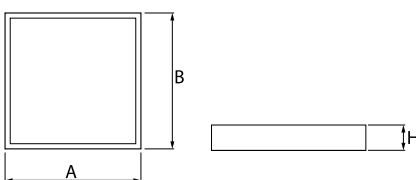

Product information

Category	Recessed luminaires
Family	EUROPANEL LED CRI95 IP65
Name	EUROPANEL LED CRI95 3800 PLX EDD 34 IP65 940
Index	19.3054.0146.34

Light and electrical data

Light source	LED
Luminous flux LED [lm]	3409,4
LED power [W]	21
Luminaire luminous flux [lm]	2468
Power of luminaire [W]	23,5
Luminaire's light efficiency [lm/W]	105
Color of the light [K]	4000
CRI	>95
Beam angle [°]	(C0-C180) / (C90-C270) - 115,4° / 107,6°
Photobiological risk class (IEC/EN 62471)	RG0
Protection against electric shock	II
Protection degree	IP65
Voltage	220..240 V, 50..60 Hz
Lifetime of LED sources [h]	100000 (1) / 80000 (2)
Lx/By	L70/B10 (1) / L80/B10 (2)
Operating temperature range [°C]	5 ÷ 30
Driver	DIM DALI (EDD)
Power factor cos φ	0,9
Circuit load capacity	20 (B10), 30 (B16), 33 (C10), 53 (C16)

Mechanical data

Assembly	mounted in module ceilings, plasterboard ceilings (using accessories) or surface mounted (using accessories)
Material	aluminum
Color	RAL 9016 (white)
Diffuser	PLX (PMMA opal)
Impact resistant	IK04
Weight [kg]	3,61
Dimensions [mm]	596 x 596 x 36