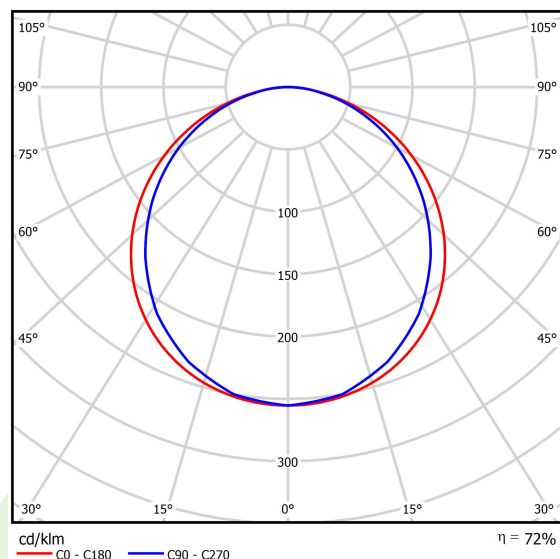

A graph of light

Accessories

Index 2C1A7392-34R

Name EUROPANEL / BACKPANEL / RIM
COMPACT LED RECESSED
ACCESSORIES 34 / 600X600

Index 19.3213.0073.34

Name BACKPANEL LED SURFACE
ACCESSORIES 34 / 600X600

Index 19.3213.0082.34

Name BACKPANEL LED SURFACE
ACCESSORIES COMPACT 34 /
600X600

Index 19.3213.0083.34

Name BACKPANEL LED SURFACE
ACCESSORIES BASIC 34 /
600X600x70mm