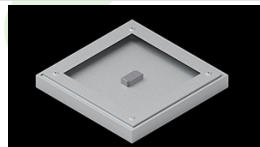

Product: EUROPANEL LED CRI95 3800 PLX EDD 34 IP65 940

Index: 19.3054.0146.34

Description

Modern LED panel for installation in suspended ceilings or directly on the ceiling. Equipped with the highly efficient LED sources. Luminaire body made from aluminum. PMMA opal diffuser. Colour of luminary - white. Luminary dedicated for the public use structure like offices, conference rooms, classrooms, lecture halls etc. The level of protection against solid substances, dust and moisture penetration is IP65.

Product information

Category	Recessed luminaires
Family	EUROPANEL LED CRI95 IP65
Name	EUROPANEL LED CRI95 3800 PLX EDD 34 IP65 940
Index	19.3054.0146.34
EAN	5902107350710

Light and electrical data

Light source	LED
Luminous flux LED [lm]	3409,4
LED power [W]	21
Luminaire luminous flux [lm]	2468
Power of luminaire [W]	23,5
Luminaire's light efficiency [lm/W]	105
Color of the light [K]	4000
CRI	>95
Beam angle [°]	(C0-C180) / (C90-C270) - 115,4° / 107,6°
Photobiological risk class (IEC/EN 62471)	RG0
Protection against electric shock	II
Protection degree	IP65
Voltage	220..240 V, 50..60 Hz
Lifetime of LED sources [h]	100000 (1) / 80000 (2)
Lx/By	L70/B10 (1) / L80/B10 (2)
Operating temperature range [°C]	5 ÷ 30
Driver	DIM DALI (EDD)
Power factor cos φ	0,9
Circuit load capacity	20 (B10), 30 (B16), 33 (C10), 53 (C16)

Mechanical data

Assembly	mounted in module ceilings, plasterboard ceilings (using accessories) or surface mounted (using accessories)
Material	aluminum
Color	RAL 9016 (white)
Diffuser	PLX (PMMA opal)
Impact resistant	IK04
Weight [kg]	3,61
Dimensions [mm]	596 x 596 x 36

A graph of light

Accessories

Index 2C1A7392-34R

Name EUROPANEL / BACKPANEL / RIM
COMPACT LED RECESSED
ACCESSORIES 34 / 600X600

Index 19.3213.0073.34

Name BACKPANEL LED SURFACE
ACCESSORIES 34 / 600X600

Index 19.3213.0082.34