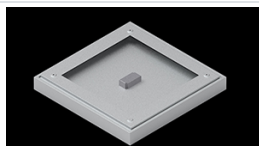

Product: EUROPANEL LED CRI95 3800 PLX EDD 34 IP65 940

Index: 19.3054.0146.34

Description

Modern LED panel for installation in suspended ceilings or directly on the ceiling. Equipped with the highly efficient LED sources. Luminaire body made from aluminum. PMMA opal diffuser. Colour of luminary - white. Luminary dedicated for the public use structure like offices, conference rooms, classrooms, lecture halls etc. The level of protection against solid substances, dust and moisture penetration is IP65.

Mechanical data

Assembly	mounted in module ceilings, plasterboard ceilings (using accessories) or surface mounted (using accessories)
Material	aluminum
Color	RAL 9016 (white)
Diffuser	PLX (PMMA opal)
Impact resistant	IK04
Weight [kg]	3,61
Dimensions [mm]	596 x 596 x 36

A graph of light

Accessories

Index 2C1A7392-34R

Name EUROPANEL / BACKPANEL / RIM
COMPACT LED RECESSED
ACCESSORIES 34 / 600X600

Index 19.3213.0073.34

Name BACKPANEL LED SURFACE
ACCESSORIES 34 / 600X600

Index 19.3213.0082.34