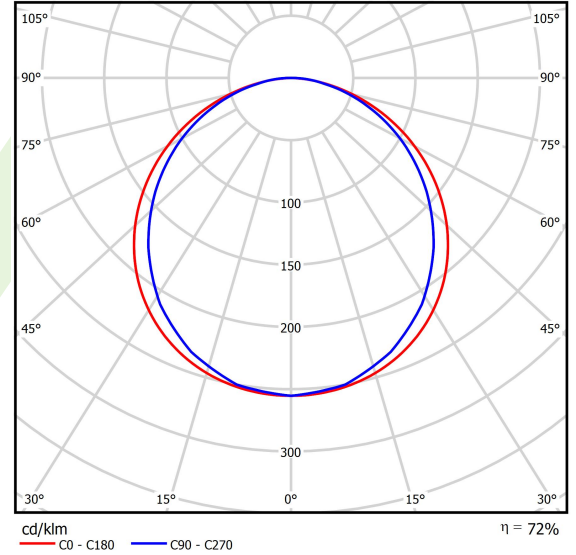

Accessories

Index 2C1A7392-34R

Name EUROPANEL / BACKPANEL / RIM
COMPACT LED RECESSED
ACCESSORIES 34 / 600X600

Index 19.3213.0073.34

Name BACKPANEL LED SURFACE
ACCESSORIES 34 / 600X600

Index 19.3213.0082.34

Name BACKPANEL LED SURFACE
ACCESSORIES COMPACT 34 /
600X600

Index 19.3213.0083.34

Name BACKPANEL LED SURFACE
ACCESSORIES BASIC 34 /
600X600X70