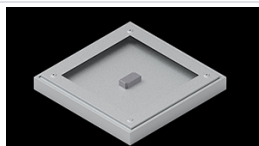

Product: EUROPANEL LED CRI95 3800 PLX E 34 IP65 940

Index: 19.3054.0144.34

Description

Modern LED panel for installation in suspended ceilings or directly on the ceiling. Equipped with the highly efficient LED sources. Luminaire body made from aluminum. PMMA opal diffuser. Colour of luminary - white. Luminaire dedicated for the public use structure like offices, conference rooms, classrooms, lecture halls etc. The level of protection against solid substances, dust and moisture penetration is IP65.

Mechanical data

Assembly	mounted in module ceilings, plasterboard ceilings (using accessories) or surface mounted (using accessories)
Material	aluminum
Color	RAL 9016 (white)
Diffuser	PLX (PMMA opal)
Impact resistant	IK04
Weight [kg]	3,61
Dimensions [mm]	596 x 596 x 36

A graph of light

Accessories

Index 2C1A7392-34R

Name EUROPANEL / BACKPANEL / RIM
COMPACT LED RECESSED
ACCESSORIES 34 / 600X600

Index 19.3213.0073.34

Name BACKPANEL LED SURFACE
ACCESSORIES 34 / 600X600

Index 19.3213.0082.34