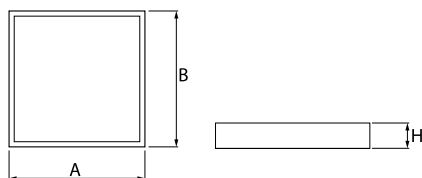

Product information

Category	Recessed luminaires
Family	EUROPANEL LED CRI95 IP65
Name	EUROPANEL LED CRI95 3800 PLX E 34 IP65 940
Index	19.3054.0144.34

Light and electrical data

Light source	LED
Luminous flux LED [lm]	3409,4
LED power [W]	21
Luminaire luminous flux [lm]	2468
Power of luminaire [W]	23,5
Luminaire's light efficiency [lm/W]	105
Color of the light [K]	4000
CRI	>95
Beam angle [°]	(C0-C180) / (C90-C270) - 115,4° / 107,6°
Photobiological risk class (IEC/EN 62471)	RG0
Protection against electric shock	II
Protection degree	IP65
Voltage	220..240 V, 50..60 Hz
Lifetime of LED sources [h]	100000 (1) / 80000 (2)
Lx/By	L70/B10 (1) / L80/B10 (2)
Operating temperature range [°C]	5 ÷ 30
Driver	standard on/off (E)
Power factor cos φ	0,9
Circuit load capacity	20 (B10), 30 (B16), 33 (C10), 53 (C16)

Mechanical data

Assembly	mounted in module ceilings, plasterboard ceilings (using accessories) or surface mounted (using accessories)
Material	aluminum
Color	RAL 9016 (white)
Diffuser	PLX (PMMA opal)
Impact resistant	IK04
Weight [kg]	3,61
Dimensions [mm]	596 x 596 x 36