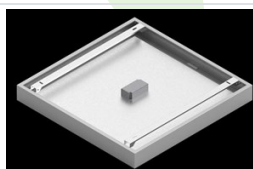

Product: EUROPANEL LED CRI95 3800 PLX E 34 IP65 940

Index: 19.3054.0144.34

Description

Modern LED panel for installation in suspended ceilings or directly on the ceiling. Equipped with the highly efficient LED sources. Luminaire body made from aluminum. PMMA opal diffuser. Colour of luminary - white. Luminary dedicated for the public use structure like offices, conference rooms, classrooms, lecture halls etc. The level of protection against solid substances, dust and moisture penetration is IP65.

Mechanical data

Assembly	mounted in module ceilings, plasterboard ceilings (using accessories) or surface mounted (using accessories)
Material	aluminum
Color	RAL 9016 (white)
Diffuser	PLX (PMMA opal)
Impact resistant	IK04
Weight [kg]	3,61
Dimensions [mm]	596 x 596 x 36

A graph of light

Accessories

Index	2C1A7392-34R
Name	EUROPANEL / BACKPANEL / RIM COMPACT LED RECESSED ACCESSORIES 34 / 600X600

Index	19.3213.0073.34
Name	BACKPANEL LED SURFACE ACCESSORIES 34 / 600X600

Index	19.3213.0082.34
Name	BACKPANEL LED SURFACE ACCESSORIES COMPACT 34 / 600X600