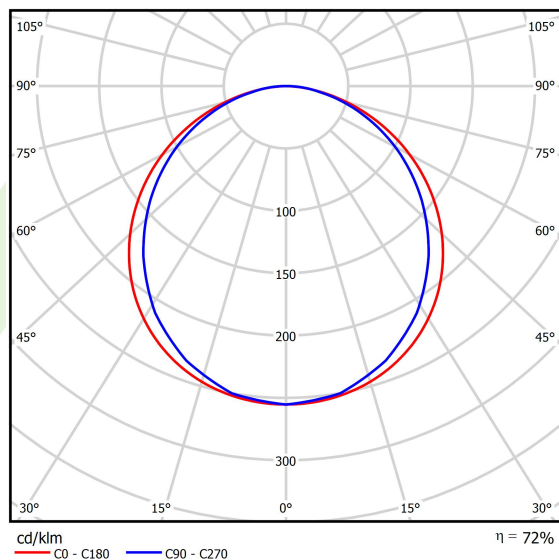

Accessories

Index 2C1A7392-34R

Name EUROPANEL / BACKPANEL / RIM
COMPACT LED RECESSED
ACCESSORIES 34 / 600X600

Index 19.3213.0073.34

Name BACKPANEL LED SURFACE
ACCESSORIES 34 / 600X600

Index 19.3213.0082.34

Name BACKPANEL LED SURFACE
ACCESSORIES COMPACT 34 /
600X600

Index 19.3213.0083.34

Name BACKPANEL LED SURFACE
ACCESSORIES BASIC 34 /
600X600x70mm