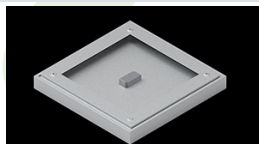

Product: EUROPANEL LED 4800 PLX EDD 34 IP65 840

Index: 19.3054.0112.34

Description

Modern LED panel for installation in suspended ceilings or directly on the ceiling. Equipped with the highly efficient LED sources. Luminaire body made from aluminum. PMMA opal diffuser. Colour of luminary - white. Luminaire dedicated for the public use structure like offices, conference rooms, classrooms, lecture halls etc. The level of protection against solid substances, dust and moisture penetration is IP65.

Mechanical data

Assembly	mounted in module ceilings, plasterboard ceilings (using accessories) or surface mounted (using accessories)
Material	aluminum
Color	RAL 9016 (white)
Diffuser	PLX (PMMA opal)
Impact resistant	IK04
Dimensions [mm]	596 x 596 x 36

A graph of light

Accessories

Index 2C1A7392-34R

Name EUROPANEL / BACKPANEL / RIM
COMPACT LED RECESSED
ACCESSORIES 34 / 600X600

Index 19.3213.0073.34

Name BACKPANEL LED SURFACE
ACCESSORIES 34 / 600X600

Index 19.3213.0082.34