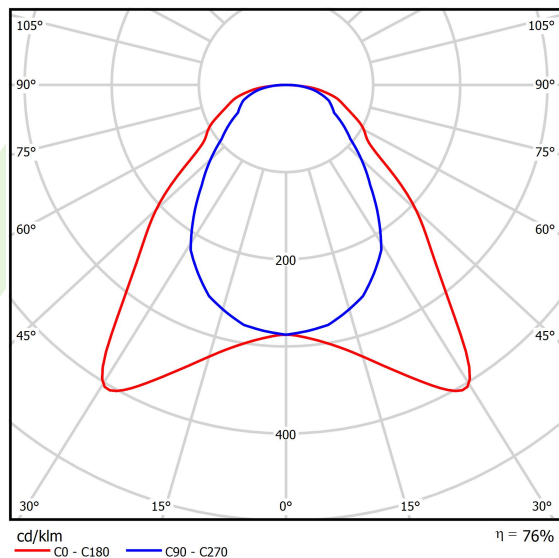

Accessories

Index 2C1A7392-34R

Name EUROPANEL / BACKPANEL / RIM
COMPACT LED RECESSED
ACCESSORIES 34 / 600X600

Index 19.3213.0073.34

Name BACKPANEL LED SURFACE
ACCESSORIES 34 / 600X600

Index 19.3213.0082.34

Name BACKPANEL LED SURFACE
ACCESSORIES COMPACT 34 /
600X600

Index 19.3213.0083.34

Name BACKPANEL LED SURFACE
ACCESSORIES BASIC 34 /
600X600X70