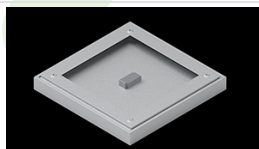

Product: EUROPANEL LED 3800 MICRO-PRM E 34 IP65 840

Index: 19.3054.0109.34

Description

Modern LED panel for installation in suspended ceilings or directly on the ceiling. Equipped with the highly efficient LED sources. Luminaire body made from aluminum. PMMA opal diffuser. Colour of luminary - white. Luminary dedicated for the public use structure like offices, conference rooms, classrooms, lecture halls etc. The level of protection against solid substances, dust and moisture penetration is IP65.

Mechanical data

Assembly	mounted in module ceilings, plasterboard ceilings (using accessories) or surface mounted (using accessories)
Material	aluminum
Color	RAL 9016 (white)
Diffuser	Micro-PRM (micro-prismatic diffuser PMMA)
Impact resistant	IK04
Weight [kg]	5,7
Dimensions [mm]	596 x 596 x 36

A graph of light

Accessories

Index 2C1A7392-34R

Name EUROPANEL / BACKPANEL / RIM
COMPACT LED RECESSED
ACCESSORIES 34 / 600X600

Index 19.3213.0073.34

Name BACKPANEL LED SURFACE
ACCESSORIES 34 / 600X600

Index 19.3213.0082.34