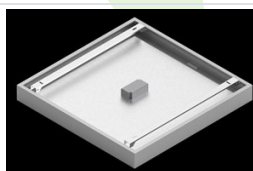

Index 19.3213.0082.34

Name BACKPANEL LED SURFACE
ACCESSORIES COMPACT 34 /
600X600