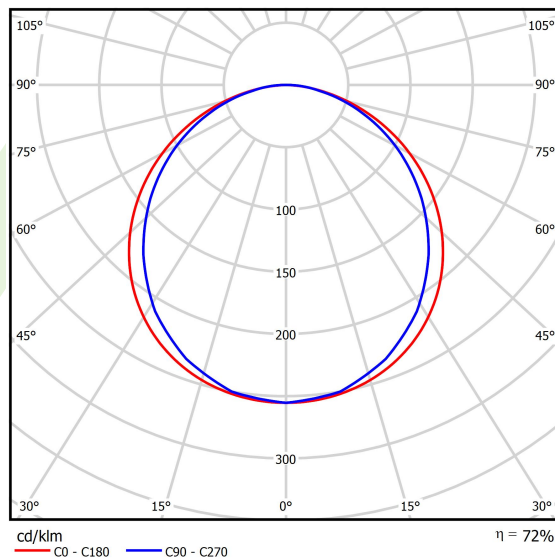

Accessories

Index 2C1A7392-34R

Name EUROPANEL / BACKPANEL / RIM
COMPACT LED RECESSED
ACCESSORIES 34 / 600X600

Index 19.3213.0073.34

Name BACKPANEL LED SURFACE
ACCESSORIES 34 / 600X600

Index 19.3213.0082.34

Name BACKPANEL LED SURFACE
ACCESSORIES COMPACT 34 /
600X600

Index 19.3213.0083.34

Name BACKPANEL LED SURFACE
ACCESSORIES BASIC 34 /
600X600x70mm