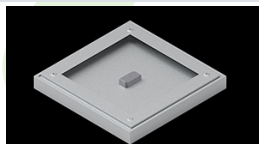

Product: EUROPANEL LED 4800 PLX E 34 IP65 840

Index: 19.3054.0105.34

Description

Modern LED panel for installation in suspended ceilings or directly on the ceiling. Equipped with the highly efficient LED sources. Luminaire body made from aluminum. PMMA opal diffuser. Colour of luminary - white. Luminary dedicated for the public use structure like offices, conference rooms, classrooms, lecture halls etc. The level of protection against solid substances, dust and moisture penetration is IP65.

Mechanical data

Assembly	mounted in module ceilings, plasterboard ceilings (using accessories) or surface mounted (using accessories)
Material	aluminum
Color	RAL 9016 (white)
Diffuser	PLX (PMMA opal)
Impact resistant	IK04
Dimensions [mm]	596 x 596 x 36

A graph of light

Accessories

Index 2C1A7392-34R

Name EUROPANEL / BACKPANEL / RIM
COMPACT LED RECESSED
ACCESSORIES 34 / 600X600

Index 19.3213.0073.34

Name BACKPANEL LED SURFACE
ACCESSORIES 34 / 600X600

Index 19.3213.0082.34