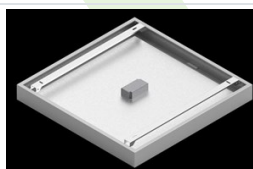

Index 19.3213.0082.34

Name BACKPANEL LED SURFACE
ACCESSORIES COMPACT 34 /
600X600