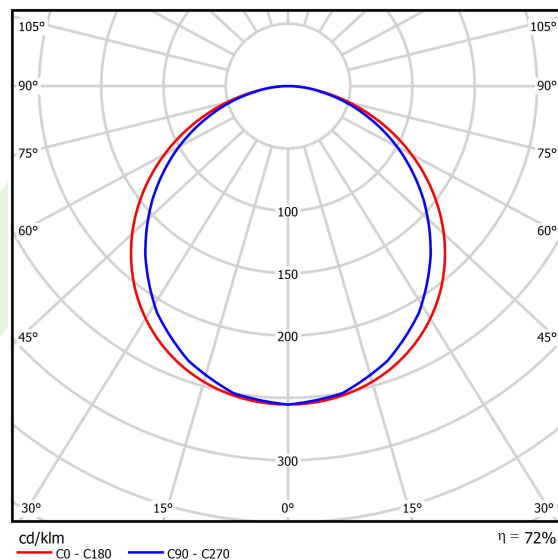

Accessories

Index 2C1A7392-34R

Name EUROPANEL / BACKPANEL / RIM
COMPACT LED RECESSED
ACCESSORIES 34 / 600X600

Index 19.3213.0073.34

Name BACKPANEL LED SURFACE
ACCESSORIES 34 / 600X600

Index 19.3213.0082.34

Name BACKPANEL LED SURFACE
ACCESSORIES COMPACT 34 /
600X600

Index 19.3213.0083.34

Name BACKPANEL LED SURFACE
ACCESSORIES BASIC 34 /
600X600x70mm