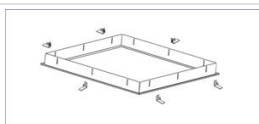

Accessories

Index 2C1A7392-34R

Name EUROPANEL / BACKPANEL / RIM
COMPACT LED RECESSED
ACCESSORIES 34 / 600X600