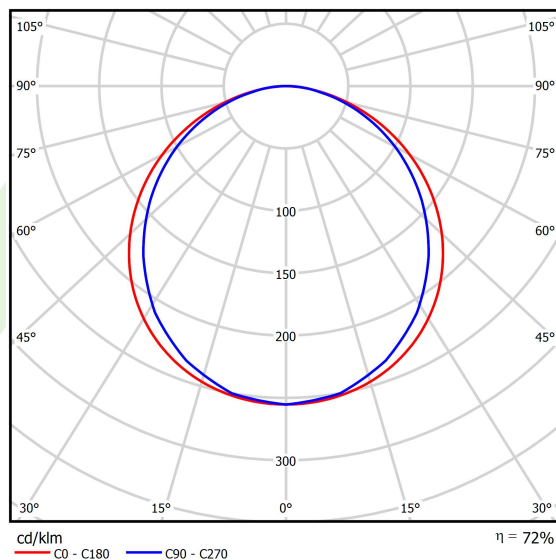

Accessories

Index 2C1A7392-34R

Name EUROPANEL / BACKPANEL / RIM
COMPACT LED RECESSED
ACCESSORIES 34 / 600X600

Index 19.3213.0073.34

Name BACKPANEL LED SURFACE
ACCESSORIES 34 / 600X600

Index 19.3213.0082.34

Name BACKPANEL LED SURFACE
ACCESSORIES COMPACT 34 /
600X600

Index 19.3213.0083.34

Name BACKPANEL LED SURFACE
ACCESSORIES BASIC 34 /
600X600x70mm