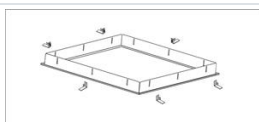

Accessories

Index 2C1A7392-34R

Name EUROPANEL / BACKPANEL / RIM
COMPACT LED RECESSED
ACCESSORIES 34 / 600X600