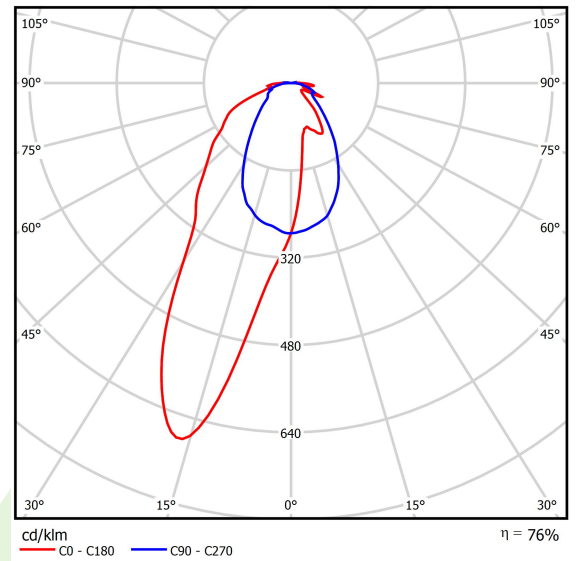

A graph of light