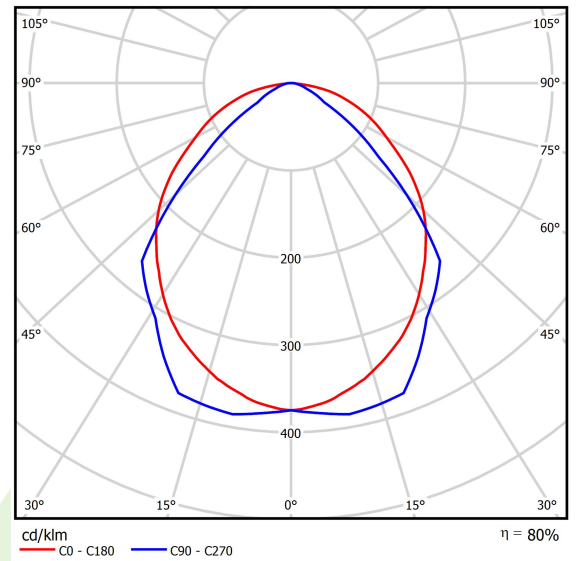

## Light and electrical data

Light source	LED
Luminous flux LED [lm]	8330
LED power [W]	51
Luminaire luminous flux [lm]	6649
Power of luminaire [W]	57
Luminaire's light efficiency [lm/W]	116,6
Color of the light [K]	4000
CRI	>80
SDCM (LED sources)	3
Beam angle [°]	(C0-C180) / (C90-C270) - 100,4° / 90,8°
Protection against electric shock	I
Protection degree	IP20
Voltage	220..240 V, 50..60 Hz
Lifetime of LED sources [h]	100000 (1) / 147000 (2)
Lx/By	L80/B10 (1) / L70/B50 (2)
Operating temperature range [°C]	5 ÷ 30
Driver	standard on/off (E)
Power factor cos φ	>0,95
Circuit load capacity	16 (B10), 26 (B16), 23 (C10), 37 (C16)

## A graph of light