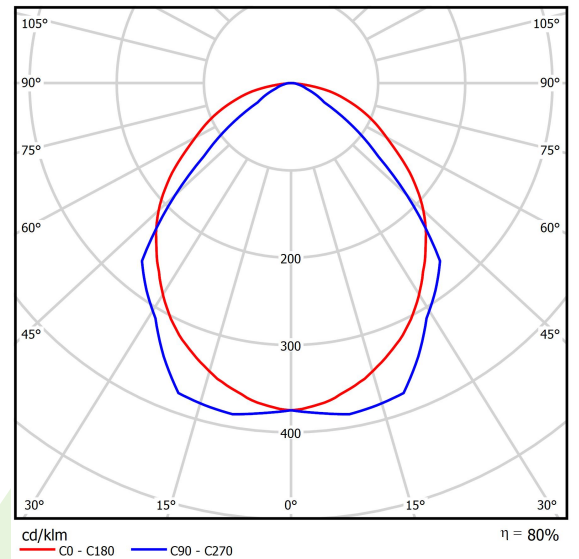

A graph of light