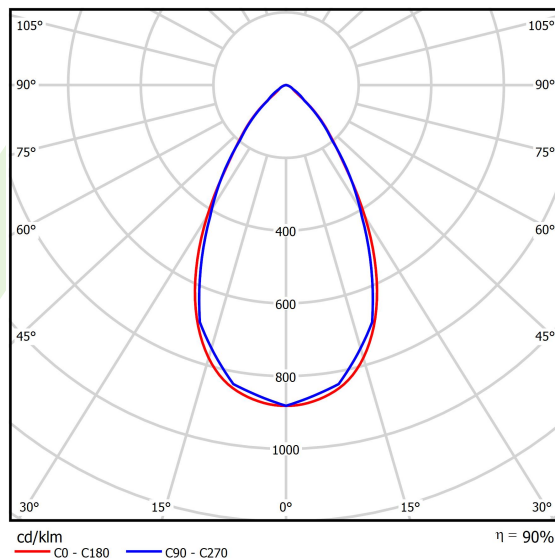

Product information

Category	Outdoor luminaires
Family	NUMANCIA LED
Name	NUMANCIA S LED 15000 SH 60° E 12 740
Index	19.2212.2361.12
EAN	5902107357467

Light and electrical data

Light source	LED
Luminous flux LED [lm]	15223
LED power [W]	92,2
Luminaire luminous flux [lm]	13769,7
Power of luminaire [W]	100
Luminaire's light efficiency [lm/W]	137,7
Color of the light [K]	4000
CRI	>70
SDCM (LED sources)	5
Beam angle [°]	(C0-C180) / (C90-C270) - 60,6° / 58,2°
Photobiological risk class (IEC/EN 62471)	RG1
Protection against electric shock	I
Protection degree	IP66
Voltage	220..240 V, 50..60 Hz
Lifetime of LED sources [h]	85000 (1) / 134000 (2)
Lx/By	L80/B10 (1) / L70/B10 (2)
Operating temperature range [°C]	-35 ÷ 35
Driver	standard on/off (E)
Circuit load capacity	2 (B10), 4 (B16), 4 (C10), 6 (C16)

Mechanical data

Assembly	mounted on wall
Material	aluminum
Color	RAL 9023 (dark grey)
Diffuser	SH (transparent hardened glass)
Impact resistant	IK09
Weight [kg]	5,15
Dimensions [mm]	295 x 385 x 77

A graph of light