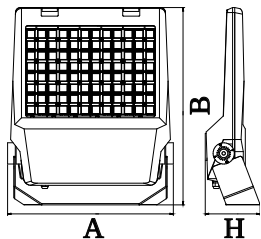

Product: NUMANCIA S LED 15000 SH 60° E 12 740

Index: 19.2212.2361.12

Description

Technical floodlight for big spaces. Can be used as indoor or outdoor luminaire at high heights where top light distribution control is required. Ideal for outdoor industrial areas, loading bays, car parks, recreational sports facilities and outdoor open areas. Designed for wall surface mounted, with specific stirrup construction that eases installation and allows tilting of 240°. Luminaire body built in die-cast aluminium with protective hardened glass and finish in RAL 9023 (dark grey). Tool-free and fast access to inner parts. Luminaire has a high environment protection of IP66 and IK09 impact resistant, is also provided with inner pressure balancing system. Luminaire adds in an PMMA lens system and multiple optical distributions. Luminaire built-in an Electronic Control Gear.

Product information

Category	Outdoor luminaires
Family	NUMANCIA LED
Name	NUMANCIA S LED 15000 SH 60° E 12 740
Index	19.2212.2361.12
EAN	5902107357467

Light and electrical data

Light source	LED
Luminous flux LED [lm]	15223
LED power [W]	92,2
Luminaire luminous flux [lm]	13769,7
Power of luminaire [W]	100
Luminaire's light efficiency [lm/W]	137,7
Color of the light [K]	4000
CRI	>70
SDCM (LED sources)	5
Beam angle [°]	(C0-C180) / (C90-C270) - 60,6° / 58,2°
Photobiological risk class (IEC/EN 62471)	RG1
Protection against electric shock	I
Protection degree	IP66
Voltage	220..240 V, 50..60 Hz
Lifetime of LED sources [h]	85000 (1) / 134000 (2)
Lx/By	L80/B10 (1) / L70/B10 (2)
Operating temperature range [°C]	-35 ÷ 35
Driver	standard on/off (E)
Circuit load capacity	2 (B10), 4 (B16), 4 (C10), 6 (C16)

Mechanical data

Assembly	mounted on wall
Material	aluminum
Color	RAL 9023 (dark grey)
Diffuser	SH (transparent hardened glass)
Impact resistant	IK09
Weight [kg]	5,15
Dimensions [mm]	295 x 385 x 77

A graph of light