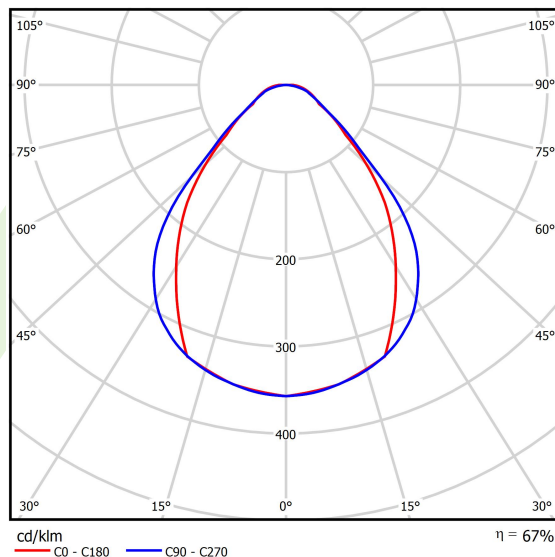

Mechanical data

Assembly	directly mounted to ceiling construction or surface mounted on slings using accessories
Material	aluminum
Color	RAL 9016 (white)
Diffuser	Micro-PRM (micro-prismatic diffuser PMMA)
Impact resistant	IK04
Dimensions [mm]	2250 x 60 x 72

A graph of light