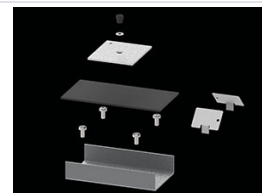

Product: X-LINE PRO COMPACT 8000 MICRO-PRM E 34 840 LINE / L-2250MM

Index: 19.2118.2541.34

Description

Light fitting made out of aluminium profile. Simple luminaire construction (no mounting plates or LED plates). LEDs in the standard version are mounted by inserting them into the slot in the middle of the profile. Direct (down) light distribution. Available optical systems: PMMA opal diffuser (PLX), microprismatic PMMA (Micro-PRM). The luminaire is available in a line version. Available colors: anodized aluminum, black RAL 9005, white RAL 9016 or any color from the RAL palette on request. Gray, white or black polycarbonate end caps. Plastic (HIPS) or aluminium plate masking the electronics compartment (only in luminaires with direct distribution). Possibility to use an aluminium snap-on aluminium cover and increase the IP rating to IP40. The use of luminaires typically for offices, public utility rooms, communication / common areas in multi-family buildings.

Mechanical data

Assembly	directly mounted to ceiling construction or surface mounted on slings using accessories
Material	aluminum
Color	RAL 9016 (white)
Diffuser	Micro-PRM (micro-prismatic diffuser PMMA)
Impact resistant	IK04
Dimensions [mm]	2250 x 60 x 72

A graph of light

Accessories

Index 19.3272.0301.34

Name SUSPENSION NEW TYPE-A 34
LENGHT 1,5M WIRE 3X 1-POINT

Index 19.3272.1205.00

Name SUSPENSION NEW TYPE-E
LENGHT-1,5 METER WITHOUT
WIRE 1-POINT

Index 19.2118.0001.34

Name X-LINE PRO COMPACT LINE L-
DOWN FRONT+END SET 34

Index 19.2118.0003.34

Name X-LINE PRO COMPACT LINE L-
DOWN MIDDLE SET 34

Index 19.2118.0006.34

Name X-LINE PRO COMPACT LINE L-
DOWN SURFACE FRONT+END
SET 34