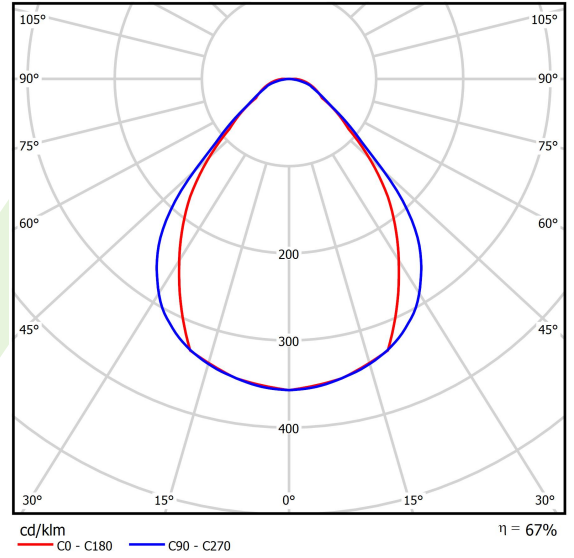

Mechanical data

Assembly	directly mounted to ceiling construction or surface mounted on slings using accessories
Material	aluminum
Color	RAL 9016 (white)
Diffuser	Micro-PRM (micro-prismatic diffuser PMMA)
Impact resistant	IK04
Dimensions [mm]	2250 x 60 x 72

A graph of light