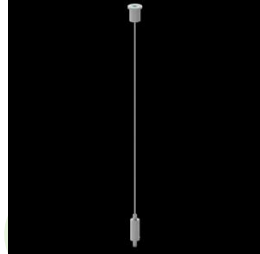

## Description

Light fitting made out of aluminium profile. Simple luminaire construction (no mounting plates or LED plates). LEDs in the standard version are mounted by inserting them into the slot in the middle of the profile. Direct (down) light distribution. Available optical systems: PMMA opal diffuser (PLX), microprismatic PMMA (Micro-PRM). The luminaire is available in a line version. Available colors: anodized aluminum, black RAL 9005, white RAL 9016 or any color from the RAL palette on request. Gray, white or black polycarbonate end caps. Plastic (HIPS) or aluminium plate masking the electronics compartment (only in luminaires with direct distribution). Possibility to use an aluminium snap-on aluminium cover and increase the IP rating to IP40. The use of luminaires typically for offices, public utility rooms, communication / common areas in multi-family buildings.

**Mechanical data**

Assembly	directly mounted to ceiling construction or surface mounted on slings using accessories
Material	aluminum
Color	RAL 9005 (black)
Diffuser	Micro-PRM (micro-prismatic diffuser PMMA)
Impact resistant	IK04
Dimensions [mm]	2250 x 60 x 72

## Accessories

Index 6E1-500KW041P-3

Name SUSPENSION NEW TYPE-A 04  
LENGHT 1,5M WIRE 3X 1-POINT

Index 19.3272.1205.00

Name SUSPENSION NEW TYPE-E  
LENGHT-1,5 METER WITHOUT  
WIRE 1-POINT

Index 19.2118.0001.04

Name X-LINE PRO COMPACT LINE L-  
DOWN FRONT+END SET 04

Index 19.2118.0003.04

Name X-LINE PRO COMPACT LINE L-  
DOWN MIDDLE SET 04

Index 19.2118.0006.04

Name X-LINE PRO COMPACT LINE L-  
DOWN SURFACE FRONT+END  
SET 04