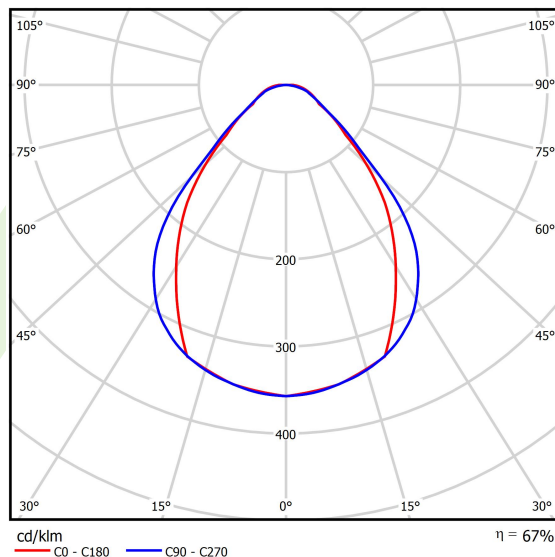

Mechanical data

Assembly	directly mounted to ceiling construction or surface mounted on slings using accessories
Material	aluminum
Color	anodised aluminum
Diffuser	Micro-PRM (micro-prismatic diffuser PMMA)
Impact resistant	IK04
Dimensions [mm]	2250 x 60 x 72

A graph of light