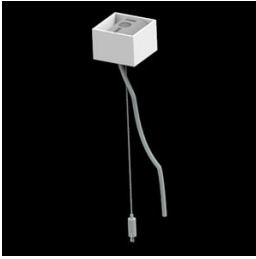

Product: X-LINE PRO COMPACT 8000 MICRO-PRM EDD 04 830 LINE / L-2250MM

Index: 19.2118.2533.04

Description

Light fitting made out of aluminium profile. Simple luminaire construction (no mounting plates or LED plates). LEDs in the standard version are mounted by inserting them into the slot in the middle of the profile. Direct (down) light distribution. Available optical systems: PMMA opal diffuser (PLX), microprismatic PMMA (Micro-PRM). The luminaire is available in a line version. Available colors: anodized aluminum, black RAL 9005, white RAL 9016 or any color from the RAL palette on request. Gray, white or black polycarbonate end caps. Plastic (HIPS) or aluminium plate masking the electronics compartment (only in luminaires with direct distribution). Possibility to use an aluminum snap-on aluminum cover and increase the IP rating to IP40. The use of luminaires typically for offices, public utility rooms, communication / common areas in multi-family buildings.

Mechanical data

Assembly	directly mounted to ceiling construction or surface mounted on slings using accessories
Material	aluminum
Color	RAL 9005 (black)
Diffuser	Micro-PRM (micro-prismatic diffuser PMMA)
Impact resistant	IK04
Dimensions [mm]	2250 x 60 x 72

A graph of light

Accessories

Index 6E1-500KW041P-5

Name SUSPENSION NEW TYPE-A 04
LENGHT 1,5M WIRE 5X 1-POINT

Index 19.3272.1205.00

Name SUSPENSION NEW TYPE-E
LENGHT-1,5 METER WITHOUT
WIRE 1-POINT

Index 19.2118.0001.04