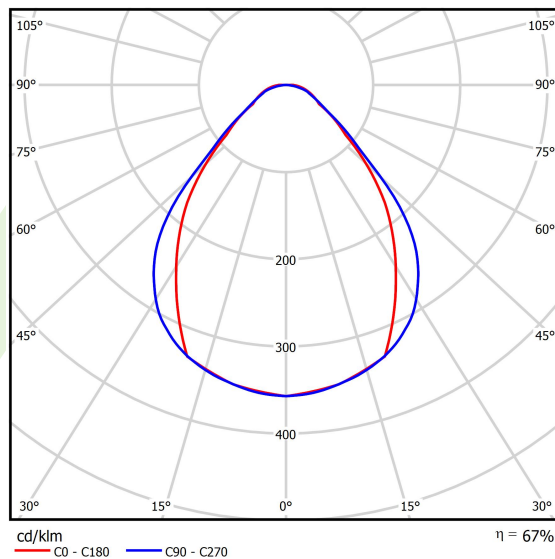

Mechanical data

Assembly	directly mounted to ceiling construction or surface mounted on slings using accessories
Material	aluminum
Color	RAL 9005 (black)
Diffuser	Micro-PRM (micro-prismatic diffuser PMMA)
Impact resistant	IK04
Dimensions [mm]	2250 x 60 x 72

A graph of light