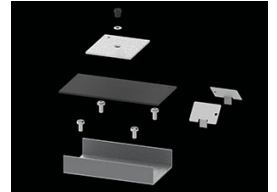

Product: X-LINE PRO COMPACT 8000 MICRO-PRM E 34 830 LINE / L-2250MM

Index: 19.2118.2531.34

Description

Light fitting made out of aluminium profile. Simple luminaire construction (no mounting plates or LED plates). LEDs in the standard version are mounted by inserting them into the slot in the middle of the profile. Direct (down) light distribution. Available optical systems: PMMA opal diffuser (PLX), microprismatic PMMA (Micro-PRM). The luminaire is available in a line version. Available colors: anodized aluminum, black RAL 9005, white RAL 9016 or any color from the RAL palette on request. Gray, white or black polycarbonate end caps. Plastic (HIPS) or aluminium plate masking the electronics compartment (only in luminaires with direct distribution). Possibility to use an aluminium snap-on aluminium cover and increase the IP rating to IP40. The use of luminaires typically for offices, public utility rooms, communication / common areas in multi-family buildings.

Mechanical data

Assembly	directly mounted to ceiling construction or surface mounted on slings using accessories
Material	aluminum
Color	RAL 9016 (white)
Diffuser	Micro-PRM (micro-prismatic diffuser PMMA)
Impact resistant	IK04
Dimensions [mm]	2250 x 60 x 72

A graph of light

Accessories

Index 19.3272.0301.34

Name SUSPENSION NEW TYPE-A 34
LENGHT 1,5M WIRE 3X 1-POINT

Index 19.3272.1205.00

Name SUSPENSION NEW TYPE-E
LENGHT-1,5 METER WITHOUT
WIRE 1-POINT

Index 19.2118.0001.34

Name X-LINE PRO COMPACT LINE L-
DOWN FRONT+END SET 34

Index 19.2118.0003.34

Name X-LINE PRO COMPACT LINE L-
DOWN MIDDLE SET 34

Index 19.2118.0006.34

Name X-LINE PRO COMPACT LINE L-
DOWN SURFACE FRONT+END
SET 34