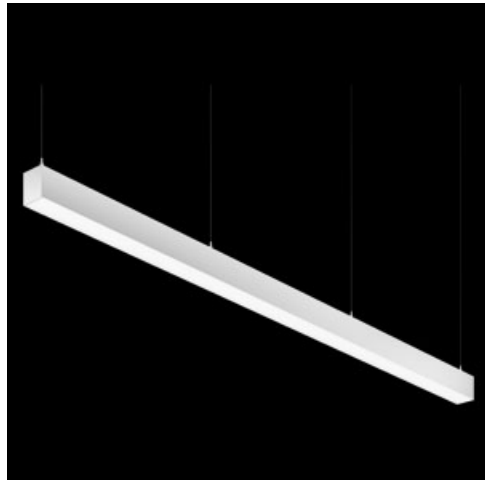

Product: X-LINE PRO COMPACT 6000 MICRO-PRM EDD 04 840 LINE / L-1690MM

Index: 19.2118.2443.04

Description

Light fitting made out of aluminium profile. Simple luminaire construction (no mounting plates or LED plates). LEDs in the standard version are mounted by inserting them into the slot in the middle of the profile. Direct (down) light distribution. Available optical systems: PMMA opal diffuser (PLX), microprismatic PMMA (Micro-PRM). The luminaire is available in a line version. Available colors: anodized aluminum, black RAL 9005, white RAL 9016 or any color from the RAL palette on request. Gray, white or black polycarbonate end caps. Plastic (HIPS) or aluminium plate masking the electronics compartment (only in luminaires with direct distribution). Possibility to use an aluminium snap-on aluminium cover and increase the IP rating to IP40. The use of luminaires typically for offices, public utility rooms, communication / common areas in multi-family buildings.

Mechanical data

Assembly	directly mounted to ceiling construction or surface mounted on slings using accessories
Material	aluminum
Color	RAL 9005 (black)
Diffuser	Micro-PRM (micro-prismatic diffuser PMMA)
Impact resistant	IK04
Dimensions [mm]	1690 x 60 x 72