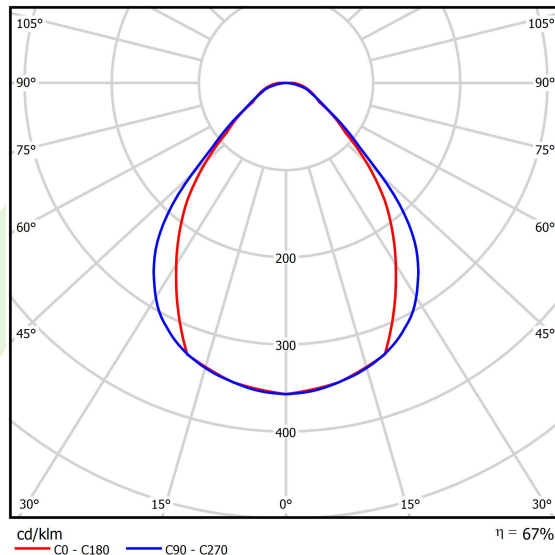

Mechanical data

Assembly	directly mounted to ceiling construction or surface mounted on slings using accessories
Material	aluminum
Color	RAL 9016 (white)
Diffuser	Micro-PRM (micro-prismatic diffuser PMMA)
Impact resistant	IK04
Dimensions [mm]	1690 x 60 x 72

A graph of light