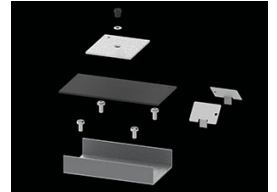

Product: X-LINE PRO COMPACT 6000 MICRO-PRM E 34 840 LINE / L-1690MM

Index: 19.2118.2441.34

Description

Light fitting made out of aluminium profile. Simple luminaire construction (no mounting plates or LED plates). LEDs in the standard version are mounted by inserting them into the slot in the middle of the profile. Direct (down) light distribution. Available optical systems: PMMA opal diffuser (PLX), microprismatic PMMA (Micro-PRM). The luminaire is available in a line version. Available colors: anodized aluminum, black RAL 9005, white RAL 9016 or any color from the RAL palette on request. Gray, white or black polycarbonate end caps. Plastic (HIPS) or aluminium plate masking the electronics compartment (only in luminaires with direct distribution). Possibility to use an aluminium snap-on aluminium cover and increase the IP rating to IP40. The use of luminaires typically for offices, public utility rooms, communication / common areas in multi-family buildings.

Mechanical data

Assembly	directly mounted to ceiling construction or surface mounted on slings using accessories
Material	aluminum
Color	RAL 9016 (white)
Diffuser	Micro-PRM (micro-prismatic diffuser PMMA)
Impact resistant	IK04
Dimensions [mm]	1690 x 60 x 72

A graph of light

Accessories

Index 19.3272.0301.34

Name SUSPENSION NEW TYPE-A 34
LENGHT 1,5M WIRE 3X 1-POINT

Index 19.3272.1205.00

Name SUSPENSION NEW TYPE-E
LENGHT-1,5 METER WITHOUT
WIRE 1-POINT

Index 19.2118.0001.34

Name X-LINE PRO COMPACT LINE L-
DOWN FRONT+END SET 34

Index 19.2118.0003.34

Name X-LINE PRO COMPACT LINE L-
DOWN MIDDLE SET 34

Index 19.2118.0006.34

Name X-LINE PRO COMPACT LINE L-
DOWN SURFACE FRONT+END
SET 34