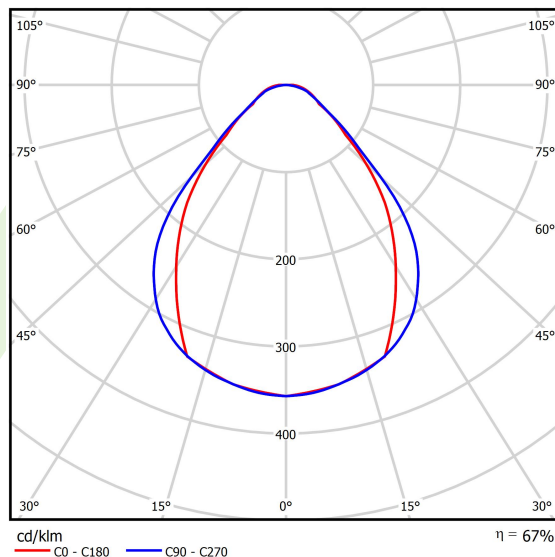

Mechanical data

Assembly	directly mounted to ceiling construction or surface mounted on slings using accessories
Material	aluminum
Color	anodised aluminum
Diffuser	Micro-PRM (micro-prismatic diffuser PMMA)
Impact resistant	IK04
Dimensions [mm]	1690 x 60 x 72

A graph of light