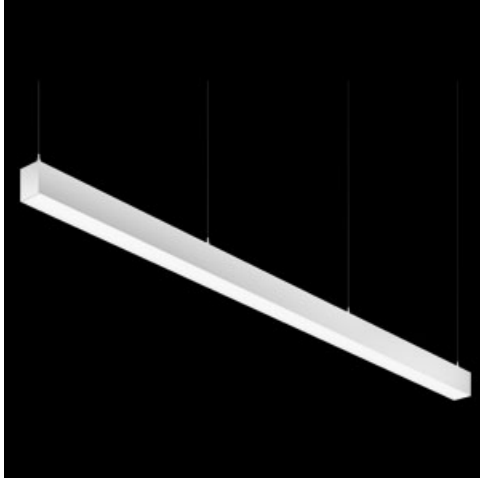

Product: X-LINE PRO COMPACT 6000 MICRO-PRM E 24 840 LINE / L-1690MM

Index: 19.2118.2441.24

Description

Light fitting made out of aluminium profile. Simple luminaire construction (no mounting plates or LED plates). LEDs in the standard version are mounted by inserting them into the slot in the middle of the profile. Direct (down) light distribution. Available optical systems: PMMA opal diffuser (PLX), microprismatic PMMA (Micro-PRM). The luminaire is available in a line version. Available colors: anodized aluminum, black RAL 9005, white RAL 9016 or any color from the RAL palette on request. Gray, white or black polycarbonate end caps. Plastic (HIPS) or aluminium plate masking the electronics compartment (only in luminaires with direct distribution). Possibility to use an aluminium snap-on aluminium cover and increase the IP rating to IP40. The use of luminaires typically for offices, public utility rooms, communication / common areas in multi-family buildings.

Mechanical data

Assembly	directly mounted to ceiling construction or surface mounted on slings using accessories
Material	aluminum
Color	anodised aluminum
Diffuser	Micro-PRM (micro-prismatic diffuser PMMA)
Impact resistant	IK04
Dimensions [mm]	1690 x 60 x 72