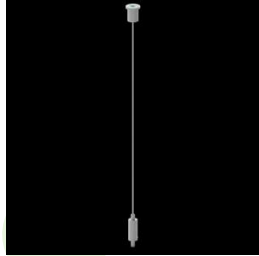

Product: X-LINE PRO COMPACT 6000 MICRO-PRM E 24 840 LINE / L-1690MM

Index: 19.2118.2441.24

Description

Light fitting made out of aluminium profile. Simple luminaire construction (no mounting plates or LED plates). LEDs in the standard version are mounted by inserting them into the slot in the middle of the profile. Direct (down) light distribution. Available optical systems: PMMA opal diffuser (PLX), microprismatic PMMA (Micro-PRM). The luminaire is available in a line version. Available colors: anodized aluminum, black RAL 9005, white RAL 9016 or any color from the RAL palette on request. Gray, white or black polycarbonate end caps. Plastic (HIPS) or aluminium plate masking the electronics compartment (only in luminaires with direct distribution). Possibility to use an aluminium snap-on aluminium cover and increase the IP rating to IP40. The use of luminaires typically for offices, public utility rooms, communication / common areas in multi-family buildings.

Mechanical data

Assembly	directly mounted to ceiling construction or surface mounted on slings using accessories
Material	aluminum
Color	anodised aluminum
Diffuser	Micro-PRM (micro-prismatic diffuser PMMA)
Impact resistant	IK04
Dimensions [mm]	1690 x 60 x 72

A graph of light

Accessories

Index 6E1-500KWAN1P-3

Name SUSPENSION NEW TYPE-A 24
LENGHT 1,5M WIRE 3X 1-POINT

Index 19.3272.1205.00

Name SUSPENSION NEW TYPE-E
LENGHT-1,5 METER WITHOUT
WIRE 1-POINT

Index 19.2118.0001.24

Name X-LINE PRO COMPACT LINE L-
DOWN FRONT+END SET 24

Index 19.2118.0003.24

Name X-LINE PRO COMPACT LINE L-
DOWN MIDDLE SET 24

Index 19.2118.0006.24

Name X-LINE PRO COMPACT LINE L-
DOWN SURFACE FRONT+END
SET 24