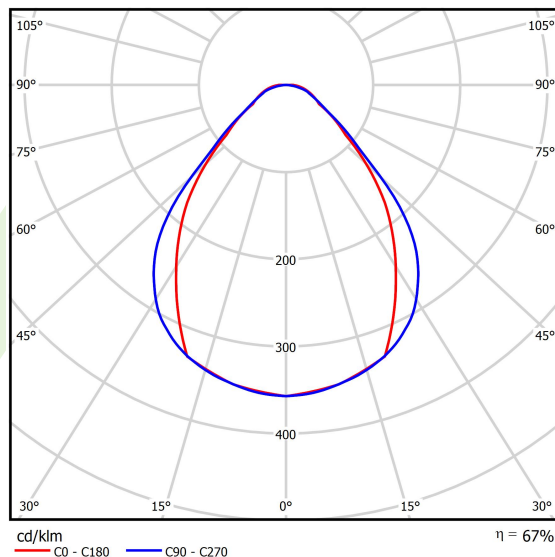

Mechanical data

Assembly	directly mounted to ceiling construction or surface mounted on slings using accessories
Material	aluminum
Color	RAL 9016 (white)
Diffuser	Micro-PRM (micro-prismatic diffuser PMMA)
Impact resistant	IK04
Dimensions [mm]	1690 x 60 x 72

A graph of light