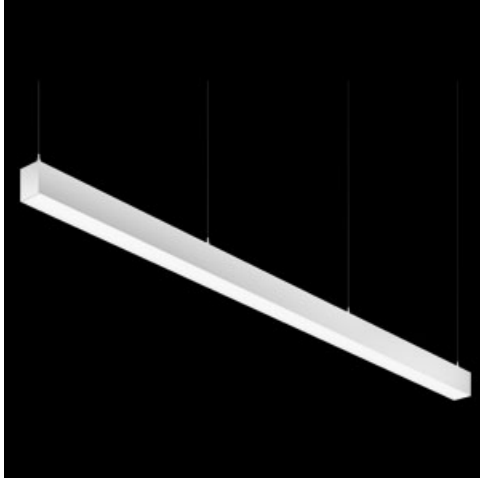

Product: X-LINE PRO COMPACT 6000 MICRO-PRM EDD 34 830 LINE / L-1690MM

Index: 19.2118.2433.34

Description

Light fitting made out of aluminium profile. Simple luminaire construction (no mounting plates or LED plates). LEDs in the standard version are mounted by inserting them into the slot in the middle of the profile. Direct (down) light distribution. Available optical systems: PMMA opal diffuser (PLX), microprismatic PMMA (Micro-PRM). The luminaire is available in a line version. Available colors: anodized aluminum, black RAL 9005, white RAL 9016 or any color from the RAL palette on request. Gray, white or black polycarbonate end caps. Plastic (HIPS) or aluminium plate masking the electronics compartment (only in luminaires with direct distribution). Possibility to use an aluminum snap-on aluminum cover and increase the IP rating to IP40. The use of luminaires typically for offices, public utility rooms, communication / common areas in multi-family buildings.

Mechanical data

Assembly	directly mounted to ceiling construction or surface mounted on slings using accessories
Material	aluminum
Color	RAL 9016 (white)
Diffuser	Micro-PRM (micro-prismatic diffuser PMMA)
Impact resistant	IK04
Dimensions [mm]	1690 x 60 x 72