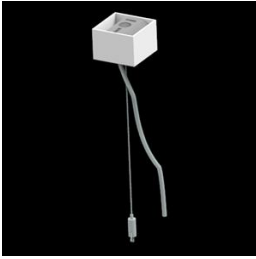

Product: X-LINE PRO COMPACT 6000 MICRO-PRM EDD 04 830 LINE / L-1690MM

Index: 19.2118.2433.04

Description

Light fitting made out of aluminium profile. Simple luminaire construction (no mounting plates or LED plates). LEDs in the standard version are mounted by inserting them into the slot in the middle of the profile. Direct (down) light distribution. Available optical systems: PMMA opal diffuser (PLX), microprismatic PMMA (Micro-PRM). The luminaire is available in a line version. Available colors: anodized aluminum, black RAL 9005, white RAL 9016 or any color from the RAL palette on request. Gray, white or black polycarbonate end caps. Plastic (HIPS) or aluminium plate masking the electronics compartment (only in luminaires with direct distribution). Possibility to use an aluminum snap-on aluminum cover and increase the IP rating to IP40. The use of luminaires typically for offices, public utility rooms, communication / common areas in multi-family buildings.

Mechanical data

Assembly	directly mounted to ceiling construction or surface mounted on slings using accessories
Material	aluminum
Color	RAL 9005 (black)
Diffuser	Micro-PRM (micro-prismatic diffuser PMMA)
Impact resistant	IK04
Dimensions [mm]	1690 x 60 x 72

A graph of light

Accessories

Index 6E1-500KW041P-5

Name SUSPENSION NEW TYPE-A 04
LENGHT 1,5M WIRE 5X 1-POINT

Index 19.3272.1205.00

Name SUSPENSION NEW TYPE-E
LENGHT-1,5 METER WITHOUT
WIRE 1-POINT

Index 19.2118.0001.04