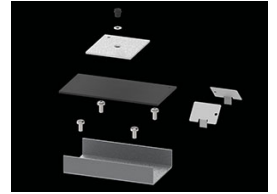

Index 19.2118.0003.24

Name X-LINE PRO COMPACT LINE L-
DOWN MIDDLE SET 24