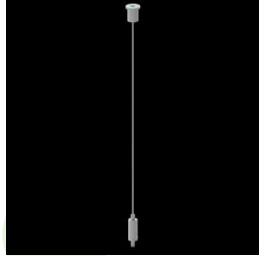

Product: X-LINE PRO COMPACT 4000 MICRO-PRM EDD 04 840 LINE / L-1128MM

Index: 19.2118.2343.04

Description

Light fitting made out of aluminium profile. Simple luminaire construction (no mounting plates or LED plates). LEDs in the standard version are mounted by inserting them into the slot in the middle of the profile. Direct (down) light distribution. Available optical systems: PMMA opal diffuser (PLX), microprismatic PMMA (Micro-PRM). The luminaire is available in a line version. Available colors: anodized aluminum, black RAL 9005, white RAL 9016 or any color from the RAL palette on request. Gray, white or black polycarbonate end caps. Plastic (HIPS) or aluminium plate masking the electronics compartment (only in luminaires with direct distribution). Possibility to use an aluminum snap-on aluminum cover and increase the IP rating to IP40. The use of luminaires typically for offices, public utility rooms, communication / common areas in multi-family buildings.

Mechanical data

| | |
|------------------|---|
| Assembly | directly mounted to ceiling construction or surface mounted on slings using accessories |
| Material | aluminum |
| Color | RAL 9005 (black) |
| Diffuser | Micro-PRM (micro-prismatic diffuser PMMA) |
| Impact resistant | IK04 |
| Dimensions [mm] | 1128 x 60 x 72 |

A graph of light

Accessories

Index 6E1-500KW041P-5

Name SUSPENSION NEW TYPE-A 04
LENGHT 1,5M WIRE 5X 1-POINT

Index 19.3272.1205.00

Name SUSPENSION NEW TYPE-E
LENGHT-1,5 METER WITHOUT
WIRE 1-POINT

Index 19.2118.0001.04

Name X-LINE PRO COMPACT LINE L-
DOWN FRONT+END SET 04

Index 19.2118.0003.04

Name X-LINE PRO COMPACT LINE L-
DOWN MIDDLE SET 04

Index 19.2118.0006.04

Name X-LINE PRO COMPACT LINE L-
DOWN SURFACE FRONT+END
SET 04