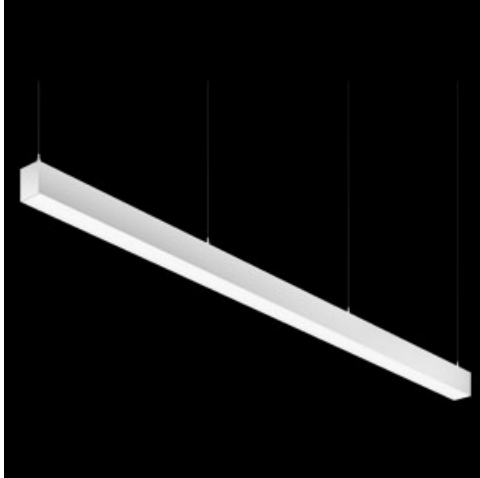

Product: X-LINE PRO COMPACT 4000 MICRO-PRM EDD 04 840 LINE / L-1128MM

Index: 19.2118.2343.04

Description

Light fitting made out of aluminium profile. Simple luminaire construction (no mounting plates or LED plates). LEDs in the standard version are mounted by inserting them into the slot in the middle of the profile. Direct (down) light distribution. Available optical systems: PMMA opal diffuser (PLX), microprismatic PMMA (Micro-PRM). The luminaire is available in a line version. Available colors: anodized aluminum, black RAL 9005, white RAL 9016 or any color from the RAL palette on request. Gray, white or black polycarbonate end caps. Plastic (HIPS) or aluminium plate masking the electronics compartment (only in luminaires with direct distribution). Possibility to use an aluminum snap-on aluminum cover and increase the IP rating to IP40. The use of luminaires typically for offices, public utility rooms, communication / common areas in multi-family buildings.

Mechanical data

| | |
|------------------|---|
| Assembly | directly mounted to ceiling construction or surface mounted on slings using accessories |
| Material | aluminum |
| Color | RAL 9005 (black) |
| Diffuser | Micro-PRM (micro-prismatic diffuser PMMA) |
| Impact resistant | IK04 |
| Dimensions [mm] | 1128 x 60 x 72 |