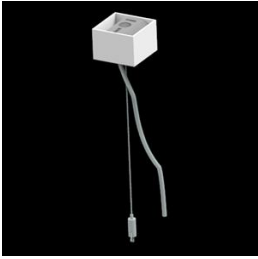

Product: X-LINE PRO COMPACT 4000 MICRO-PRM EDD 04 840 LINE / L-1128MM

Index: 19.2118.2343.04

Description

Light fitting made out of aluminium profile. Simple luminaire construction (no mounting plates or LED plates). LEDs in the standard version are mounted by inserting them into the slot in the middle of the profile. Direct (down) light distribution. Available optical systems: PMMA opal diffuser (PLX), microprismatic PMMA (Micro-PRM). The luminaire is available in a line version. Available colors: anodized aluminum, black RAL 9005, white RAL 9016 or any color from the RAL palette on request. Gray, white or black polycarbonate end caps. Plastic (HIPS) or aluminium plate masking the electronics compartment (only in luminaires with direct distribution). Possibility to use an aluminum snap-on aluminum cover and increase the IP rating to IP40. The use of luminaires typically for offices, public utility rooms, communication / common areas in multi-family buildings.

Mechanical data

| | |
|------------------|---|
| Assembly | directly mounted to ceiling construction or surface mounted on slings using accessories |
| Material | aluminum |
| Color | RAL 9005 (black) |
| Diffuser | Micro-PRM (micro-prismatic diffuser PMMA) |
| Impact resistant | IK04 |
| Dimensions [mm] | 1128 x 60 x 72 |

A graph of light

Accessories

Index 6E1-500KW041P-5

Name SUSPENSION NEW TYPE-A 04
LENGHT 1,5M WIRE 5X 1-POINT

Index 19.3272.1205.00

Name SUSPENSION NEW TYPE-E
LENGHT-1,5 METER WITHOUT
WIRE 1-POINT

Index 19.2118.0001.04