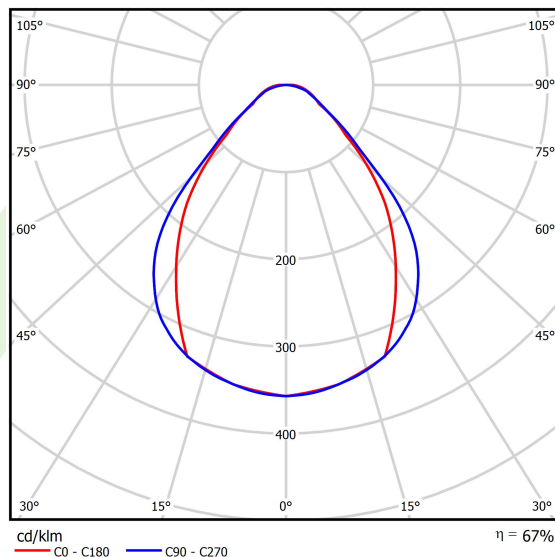

Mechanical data

Assembly	directly mounted to ceiling construction or surface mounted on slings using accessories
Material	aluminum
Color	RAL 9005 (black)
Diffuser	Micro-PRM (micro-prismatic diffuser PMMA)
Impact resistant	IK04
Dimensions [mm]	1128 x 60 x 72

A graph of light