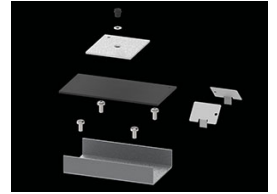

Index 19.2118.0003.04

Name X-LINE PRO COMPACT LINE L-
DOWN MIDDLE SET 04