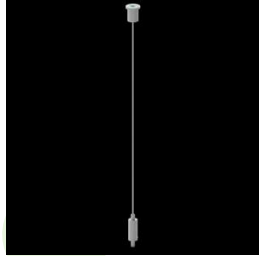

## Description

Light fitting made out of aluminium profile. Simple luminaire construction (no mounting plates or LED plates). LEDs in the standard version are mounted by inserting them into the slot in the middle of the profile. Direct (down) light distribution. Available optical systems: PMMA opal diffuser (PLX), microprismatic PMMA (Micro-PRM). The luminaire is available in a line version. Available colors: anodized aluminum, black RAL 9005, white RAL 9016 or any color from the RAL palette on request. Gray, white or black polycarbonate end caps. Plastic (HIPS) or aluminium plate masking the electronics compartment (only in luminaires with direct distribution). Possibility to use an aluminum snap-on aluminum cover and increase the IP rating to IP40. The use of luminaires typically for offices, public utility rooms, communication / common areas in multi-family buildings.

**Mechanical data**

Assembly	directly mounted to ceiling construction or surface mounted on slings using accessories
Material	aluminum
Color	RAL 9005 (black)
Diffuser	Micro-PRM (micro-prismatic diffuser PMMA)
Impact resistant	IK04
Dimensions [mm]	1128 x 60 x 72

## Accessories

Index 6E1-500KW041P-5

Name SUSPENSION NEW TYPE-A 04  
LENGHT 1,5M WIRE 5X 1-POINT

Index 19.3272.1205.00

Name SUSPENSION NEW TYPE-E  
LENGHT-1,5 METER WITHOUT  
WIRE 1-POINT

Index 19.2118.0001.04

Name X-LINE PRO COMPACT LINE L-  
DOWN FRONT+END SET 04

Index 19.2118.0003.04

Name X-LINE PRO COMPACT LINE L-  
DOWN MIDDLE SET 04

Index 19.2118.0006.04

Name X-LINE PRO COMPACT LINE L-  
DOWN SURFACE FRONT+END  
SET 04