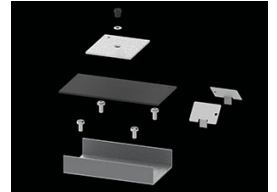

Index 19.2118.0003.04

Name X-LINE PRO COMPACT LINE L-
DOWN MIDDLE SET 04