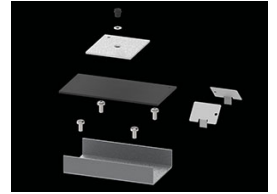

Product: X-LINE PRO COMPACT 4000 MICRO-PRM E 34 830 LINE / L-1128MM

Index: 19.2118.2331.34

Description

Light fitting made out of aluminium profile. Simple luminaire construction (no mounting plates or LED plates). LEDs in the standard version are mounted by inserting them into the slot in the middle of the profile. Direct (down) light distribution. Available optical systems: PMMA opal diffuser (PLX), microprismatic PMMA (Micro-PRM). The luminaire is available in a line version. Available colors: anodized aluminum, black RAL 9005, white RAL 9016 or any color from the RAL palette on request. Gray, white or black polycarbonate end caps. Plastic (HIPS) or aluminium plate masking the electronics compartment (only in luminaires with direct distribution). Possibility to use an aluminum snap-on aluminum cover and increase the IP rating to IP40. The use of luminaires typically for offices, public utility rooms, communication / common areas in multi-family buildings.

Mechanical data

Assembly	directly mounted to ceiling construction or surface mounted on slings using accessories
Material	aluminum
Color	RAL 9016 (white)
Diffuser	Micro-PRM (micro-prismatic diffuser PMMA)
Impact resistant	IK04
Dimensions [mm]	1128 x 60 x 72

A graph of light

Accessories

Index 19.3272.0301.34

Name SUSPENSION NEW TYPE-A 34
LENGHT 1,5M WIRE 3X 1-POINT

Index 19.3272.1205.00

Name SUSPENSION NEW TYPE-E
LENGHT-1,5 METER WITHOUT
WIRE 1-POINT

Index 19.2118.0001.34

Name X-LINE PRO COMPACT LINE L-
DOWN FRONT+END SET 34

Index 19.2118.0003.34

Name X-LINE PRO COMPACT LINE L-
DOWN MIDDLE SET 34

Index 19.2118.0006.34

Name X-LINE PRO COMPACT LINE L-
DOWN SURFACE FRONT+END
SET 34