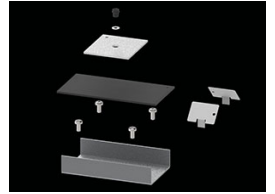

Index 19.2118.0003.24

Name X-LINE PRO COMPACT LINE L-
DOWN MIDDLE SET 24