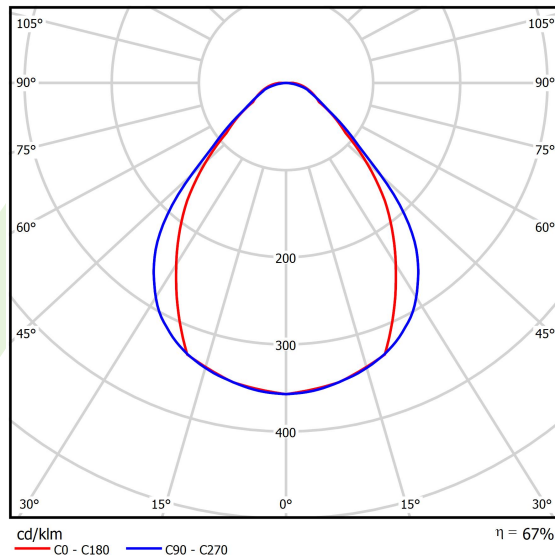

## Light and electrical data

Light source	<b>LED</b>
Luminous flux LED [lm]	<b>4280</b>
LED power [W]	<b>22,2</b>
Luminaire luminous flux [lm]	<b>2880,4</b>
Power of luminaire [W]	<b>25,2</b>
Luminaire's light efficiency [lm/W]	<b>114,3</b>
Color of the light [K]	<b>3000</b>
CRI	<b>&gt;80</b>
SDCM (LED sources)	<b>3</b>
Beam angle [°]	<b>(C0-C180) / (C90-C270) - 79,4° / 87,8°</b>
Photobiological risk class (IEC/EN 62471)	<b>RG0</b>
Protection against electric shock	<b>I</b>
Protection degree	<b>IP40</b>
Voltage	<b>220..240 V, 50..60 Hz</b>
Lifetime of LED sources [h]	<b>90000</b>
Lx/By	<b>L80/B10</b>
Operating temperature range [°C]	<b>5 ÷ 35</b>
Driver	<b>standard on/off (E)</b>
Power factor cos φ	<b>&gt;0,95</b>
Circuit load capacity	<b>25 (B10), 40 (B16), 39 (C10), 62 (C16)</b>

**A graph of light**