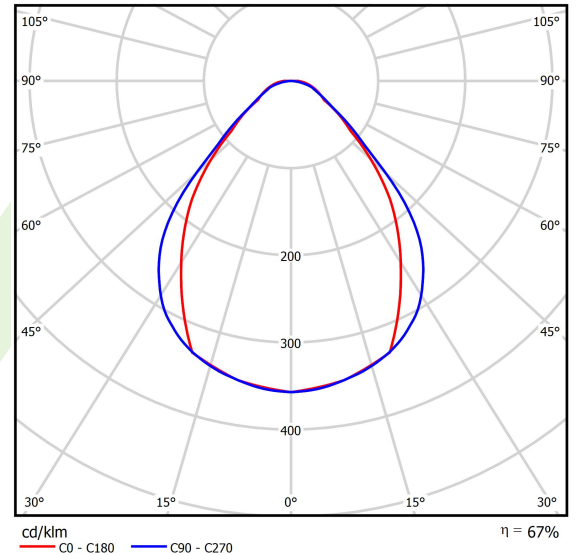

Mechanical data

Assembly	directly mounted to ceiling construction or surface mounted on slings using accessories
Material	aluminum
Color	RAL 9016 (white)
Diffuser	Micro-PRM (micro-prismatic diffuser PMMA)
Impact resistant	IK04
Dimensions [mm]	848 x 60 x 72

A graph of light