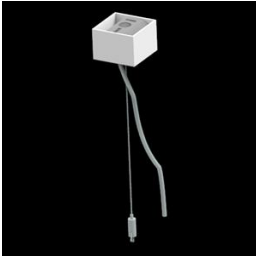

Accessories

Index 19.3272.0301.34

Name SUSPENSION NEW TYPE-A 34
LENGHT 1,5M WIRE 3X 1-POINT