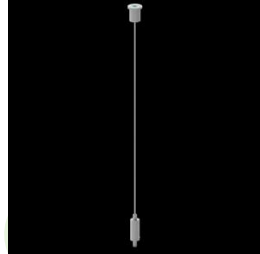

## Description

Light fitting made out of aluminium profile. Simple luminaire construction (no mounting plates or LED plates). LEDs in the standard version are mounted by inserting them into the slot in the middle of the profile. Direct (down) light distribution. Available optical systems: PMMA opal diffuser (PLX), microprismatic PMMA (Micro-PRM). The luminaire is available in a line version. Available colors: anodized aluminum, black RAL 9005, white RAL 9016 or any color from the RAL palette on request. Gray, white or black polycarbonate end caps. Plastic (HIPS) or aluminium plate masking the electronics compartment (only in luminaires with direct distribution). Possibility to use an aluminium snap-on aluminium cover and increase the IP rating to IP40. The use of luminaires typically for offices, public utility rooms, communication / common areas in multi-family buildings.

**Mechanical data**

Assembly	directly mounted to ceiling construction or surface mounted on slings using accessories
Material	aluminum
Color	RAL 9016 (white)
Diffuser	Micro-PRM (micro-prismatic diffuser PMMA)
Impact resistant	IK04
Dimensions [mm]	848 x 60 x 72

## Accessories

Index 19.3272.0301.34

Name SUSPENSION NEW TYPE-A 34  
LENGHT 1,5M WIRE 3X 1-POINT

Index 19.3272.1205.00

Name SUSPENSION NEW TYPE-E  
LENGHT-1,5 METER WITHOUT  
WIRE 1-POINT

Index 19.2118.0001.34

Name X-LINE PRO COMPACT LINE L-  
DOWN FRONT+END SET 34

Index 19.2118.0003.34

Name X-LINE PRO COMPACT LINE L-  
DOWN MIDDLE SET 34

Index 19.2118.0006.34

Name X-LINE PRO COMPACT LINE L-  
DOWN SURFACE FRONT+END  
SET 34