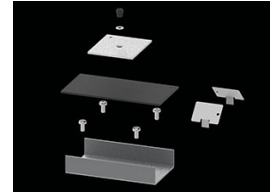

Index 19.2118.0003.34

Name X-LINE PRO COMPACT LINE L-
DOWN MIDDLE SET 34