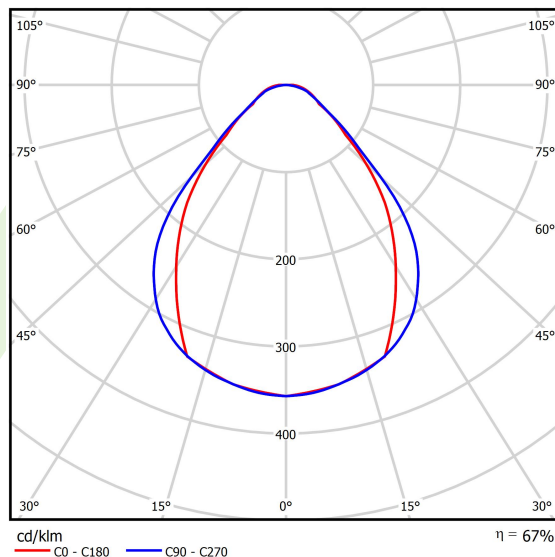

## Light and electrical data

Light source	<b>LED</b>
Luminous flux LED [lm]	<b>3343</b>
LED power [W]	<b>16,65</b>
Luminaire luminous flux [lm]	<b>2249,8</b>
Power of luminaire [W]	<b>18,9</b>
Luminaire's light efficiency [lm/W]	<b>119</b>
Color of the light [K]	<b>4000</b>
CRI	<b>&gt;80</b>
SDCM (LED sources)	<b>3</b>
Beam angle [°]	<b>(C0-C180) / (C90-C270) - 79,4° / 87,8°</b>
Photobiological risk class (IEC/EN 62471)	<b>RG0</b>
Protection against electric shock	<b>I</b>
Protection degree	<b>IP40</b>
Voltage	<b>220..240 V, 50..60 Hz</b>
Lifetime of LED sources [h]	<b>90000</b>
Lx/By	<b>L80/B10</b>
Operating temperature range [°C]	<b>5 ÷ 35</b>
Driver	<b>standard on/off (E)</b>
Power factor cos φ	<b>&gt;0,95</b>
Circuit load capacity	<b>25 (B10), 40 (B16), 39 (C10), 62 (C16)</b>

**A graph of light**