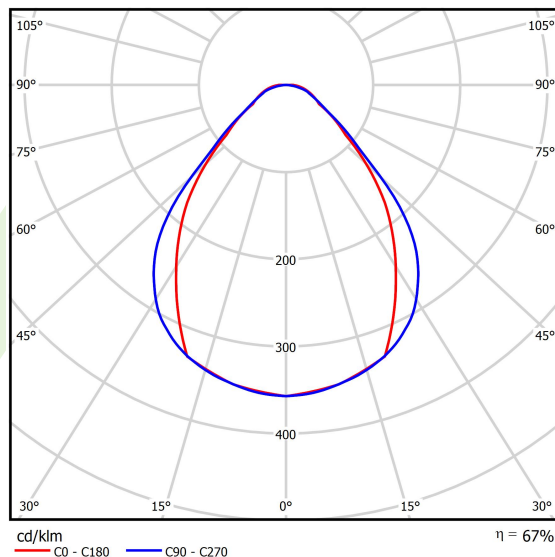

Mechanical data

Assembly	directly mounted to ceiling construction or surface mounted on slings using accessories
Material	aluminum
Color	anodised aluminum
Diffuser	Micro-PRM (micro-prismatic diffuser PMMA)
Impact resistant	IK04
Dimensions [mm]	848 x 60 x 72

A graph of light