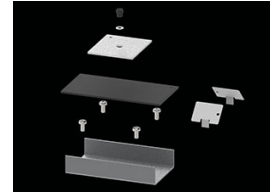

Index 19.2118.0003.04

Name X-LINE PRO COMPACT LINE L-
DOWN MIDDLE SET 04