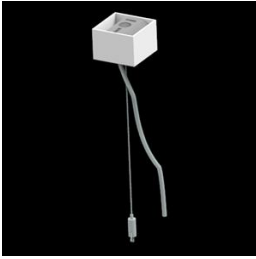

Product: X-LINE PRO COMPACT 2000 MICRO-PRM EDD 04 840 LINE / L-568MM

Index: 19.2118.2143.04

Description

Light fitting made out of aluminium profile. Simple luminaire construction (no mounting plates or LED plates). LEDs in the standard version are mounted by inserting them into the slot in the middle of the profile. Direct (down) light distribution. Available optical systems: PMMA opal diffuser (PLX), microprismatic PMMA (Micro-PRM). The luminaire is available in a line version. Available colors: anodized aluminum, black RAL 9005, white RAL 9016 or any color from the RAL palette on request. Gray, white or black polycarbonate end caps. Plastic (HIPS) or aluminium plate masking the electronics compartment (only in luminaires with direct distribution). Possibility to use an aluminium snap-on aluminum cover and increase the IP rating to IP40. The use of luminaires typically for offices, public utility rooms, communication / common areas in multi-family buildings.

Mechanical data

Assembly	directly mounted to ceiling construction or surface mounted on slings using accessories
Material	aluminum
Color	RAL 9005 (black)
Diffuser	Micro-PRM (micro-prismatic diffuser PMMA)
Impact resistant	IK04
Dimensions [mm]	568 x 60 x 72

A graph of light

Accessories

Index 6E1-500KW041P-5

Name SUSPENSION NEW TYPE-A 04
LENGHT 1,5M WIRE 5X 1-POINT

Index 19.3272.1205.00

Name SUSPENSION NEW TYPE-E
LENGHT-1,5 METER WITHOUT
WIRE 1-POINT

Index 19.2118.0001.04