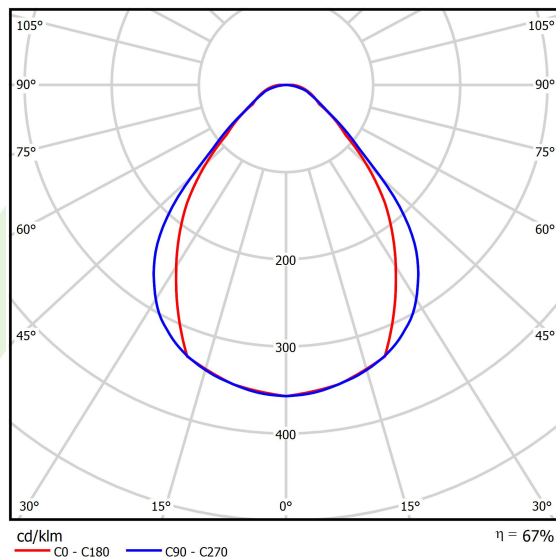

Mechanical data

Assembly	directly mounted to ceiling construction or surface mounted on slings using accessories
Material	aluminum
Color	RAL 9016 (white)
Diffuser	Micro-PRM (micro-prismatic diffuser PMMA)
Impact resistant	IK04
Dimensions [mm]	568 x 60 x 72

A graph of light