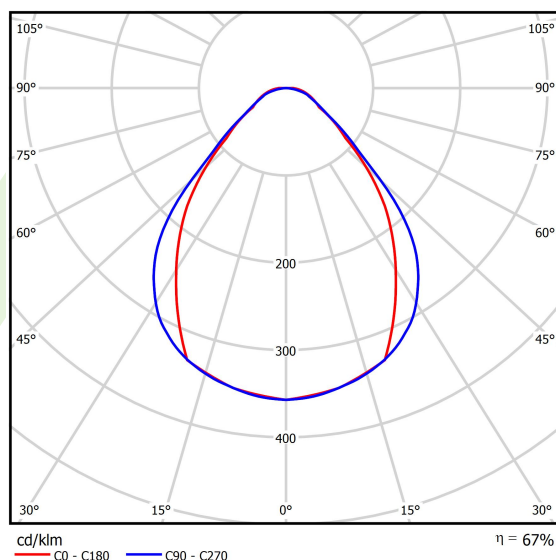

Mechanical data

Assembly	directly mounted to ceiling construction or surface mounted on slings using accessories
Material	aluminum
Color	anodised aluminum
Diffuser	Micro-PRM (micro-prismatic diffuser PMMA)
Impact resistant	IK04
Weight [kg]	2,05
Dimensions [mm]	568 x 60 x 72

A graph of light