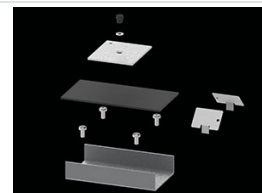

Index 19.2118.0003.24

Name X-LINE PRO COMPACT LINE L-
DOWN MIDDLE SET 24