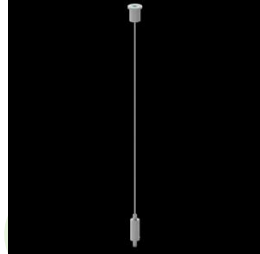

## Description

Light fitting made out of aluminium profile. Simple luminaire construction (no mounting plates or LED plates). LEDs in the standard version are mounted by inserting them into the slot in the middle of the profile. Direct (down) light distribution. Available optical systems: PMMA opal diffuser (PLX), microprismatic PMMA (Micro-PRM). The luminaire is available in a line version. Available colors: anodized aluminum, black RAL 9005, white RAL 9016 or any color from the RAL palette on request. Gray, white or black polycarbonate end caps. Plastic (HIPS) or aluminium plate masking the electronics compartment (only in luminaires with direct distribution). Possibility to use an aluminium snap-on aluminium cover and increase the IP rating to IP40. The use of luminaires typically for offices, public utility rooms, communication / common areas in multi-family buildings.

**Mechanical data**

Assembly	directly mounted to ceiling construction or surface mounted on slings using accessories
Material	aluminum
Color	RAL 9005 (black)
Diffuser	Micro-PRM (micro-prismatic diffuser PMMA)
Impact resistant	IK04
Dimensions [mm]	568 x 60 x 72

## Accessories

Index 6E1-500KW041P-3

Name SUSPENSION NEW TYPE-A 04  
LENGHT 1,5M WIRE 3X 1-POINT

Index 19.3272.1205.00

Name SUSPENSION NEW TYPE-E  
LENGHT-1,5 METER WITHOUT  
WIRE 1-POINT

Index 19.2118.0001.04

Name X-LINE PRO COMPACT LINE L-  
DOWN FRONT+END SET 04

Index 19.2118.0003.04

Name X-LINE PRO COMPACT LINE L-  
DOWN MIDDLE SET 04

Index 19.2118.0006.04

Name X-LINE PRO COMPACT LINE L-  
DOWN SURFACE FRONT+END  
SET 04