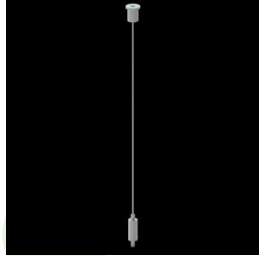

## Description

Light fitting made out of aluminium profile. Simple luminaire construction (no mounting plates or LED plates). LEDs in the standard version are mounted by inserting them into the slot in the middle of the profile. Direct (down) light distribution. Available optical systems: PMMA opal diffuser (PLX), microprismatic PMMA (Micro-PRM). The luminaire is available in a line version. Available colors: anodized aluminum, black RAL 9005, white RAL 9016 or any color from the RAL palette on request. Gray, white or black polycarbonate end caps. Plastic (HIPS) or aluminium plate masking the electronics compartment (only in luminaires with direct distribution). Possibility to use an aluminium snap-on aluminium cover and increase the IP rating to IP40. The use of luminaires typically for offices, public utility rooms, communication / common areas in multi-family buildings.

## Mechanical data

Assembly	directly mounted to ceiling construction or surface mounted on slings using accessories
Material	aluminum
Color	RAL 9016 (white)
Diffuser	Micro-PRM (micro-prismatic diffuser PMMA)
Impact resistant	IK04
Dimensions [mm]	568 x 60 x 72

## Accessories

Index 19.3272.0301.34

Name SUSPENSION NEW TYPE-A 34  
LENGHT 1,5M WIRE 3X 1-POINT

Index 19.3272.1205.00

Name SUSPENSION NEW TYPE-E  
LENGHT-1,5 METER WITHOUT  
WIRE 1-POINT

Index 19.2118.0001.34

Name X-LINE PRO COMPACT LINE L-  
DOWN FRONT+END SET 34

Index 19.2118.0003.34

Name X-LINE PRO COMPACT LINE L-  
DOWN MIDDLE SET 34

Index 19.2118.0006.34

Name X-LINE PRO COMPACT LINE L-  
DOWN SURFACE FRONT+END  
SET 34