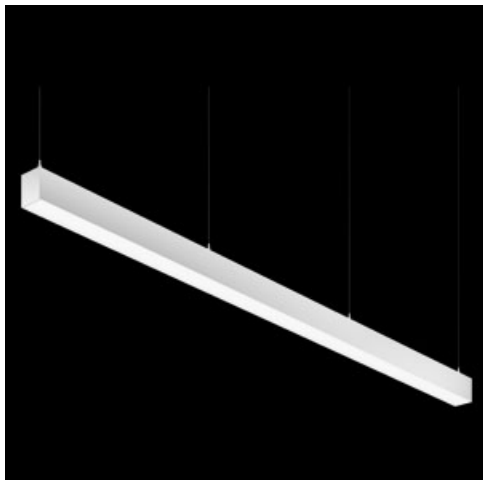

**Product:** X-LINE PRO COMPACT 2000 MICRO-PRM E 34 830 LINE / L-568MM**Index:** 19.2118.2131.34

## Description

Light fitting made out of aluminium profile. Simple luminaire construction (no mounting plates or LED plates). LEDs in the standard version are mounted by inserting them into the slot in the middle of the profile. Direct (down) light distribution. Available optical systems: PMMA opal diffuser (PLX), microprismatic PMMA (Micro-PRM). The luminaire is available in a line version. Available colors: anodized aluminum, black RAL 9005, white RAL 9016 or any color from the RAL palette on request. Gray, white or black polycarbonate end caps. Plastic (HIPS) or aluminium plate masking the electronics compartment (only in luminaires with direct distribution). Possibility to use an aluminium snap-on aluminium cover and increase the IP rating to IP40. The use of luminaires typically for offices, public utility rooms, communication / common areas in multi-family buildings.

## Mechanical data

Assembly	directly mounted to ceiling construction or surface mounted on slings using accessories
Material	aluminum
Color	RAL 9016 (white)
Diffuser	Micro-PRM (micro-prismatic diffuser PMMA)
Impact resistant	IK04
Dimensions [mm]	568 x 60 x 72