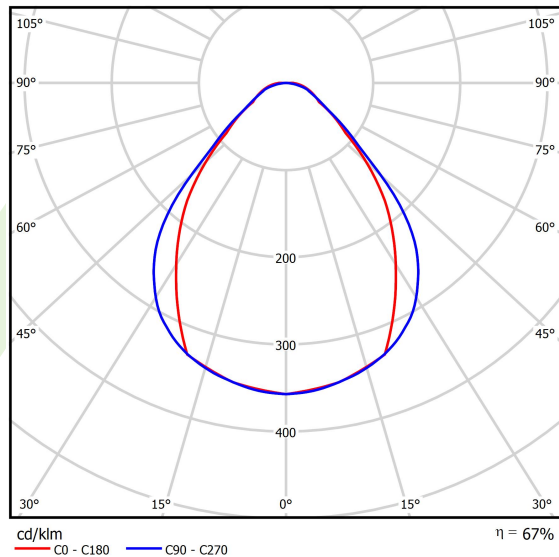

## Light and electrical data

Light source	<b>LED</b>
Luminous flux LED [lm]	<b>2140,1</b>
LED power [W]	<b>11,1</b>
Luminaire luminous flux [lm]	<b>1440,3</b>
Power of luminaire [W]	<b>13,1</b>
Luminaire's light efficiency [lm/W]	<b>109,9</b>
Color of the light [K]	<b>3000</b>
CRI	<b>&gt;80</b>
SDCM (LED sources)	<b>3</b>
Beam angle [°]	<b>(C0-C180) / (C90-C270) - 79,4° / 87,8°</b>
Photobiological risk class (IEC/EN 62471)	<b>RG0</b>
Protection against electric shock	<b>I</b>
Protection degree	<b>IP40</b>
Voltage	<b>220..240 V, 50..60 Hz</b>
Lifetime of LED sources [h]	<b>90000</b>
Lx/By	<b>L80/B10</b>
Operating temperature range [°C]	<b>5 ÷ 35</b>
Driver	<b>standard on/off (E)</b>
Power factor cos φ	<b>&gt;0,95</b>
Circuit load capacity	<b>46 (B10), 74 (B16), 72 (C10), 115 (C16)</b>

## A graph of light