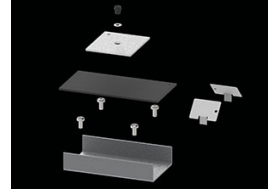

Index 19.2118.0003.34

Name X-LINE PRO COMPACT LINE L-
DOWN MIDDLE SET 34