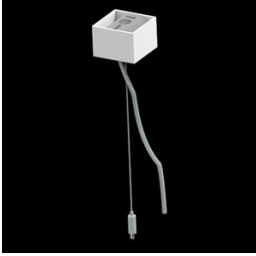

Accessories

Index 19.3272.0301.34

Name SUSPENSION NEW TYPE-A 34
LENGHT 1,5M WIRE 3X 1-POINT