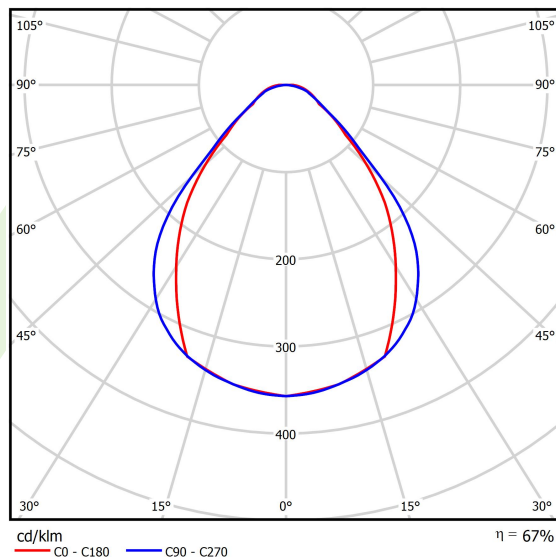

Mechanical data

Assembly	directly mounted to ceiling construction or surface mounted on slings using accessories
Material	aluminum
Color	RAL 9005 (black)
Diffuser	Micro-PRM (micro-prismatic diffuser PMMA)
Impact resistant	IK04
Dimensions [mm]	568 x 60 x 72

A graph of light