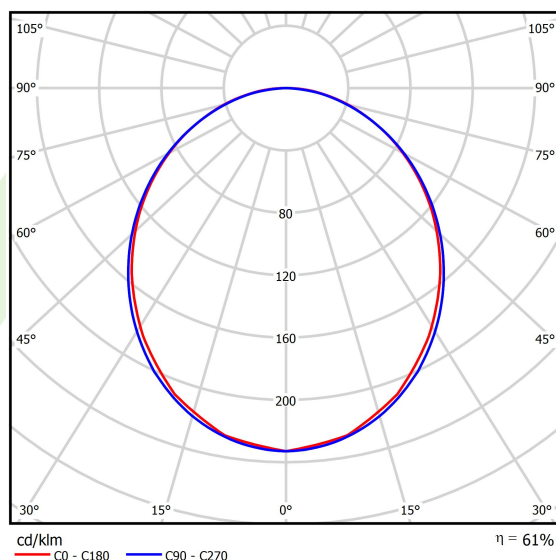

Mechanical data

Assembly	directly mounted to ceiling construction or surface mounted on slings using accessories
Material	aluminum
Color	RAL 9016 (white)
Diffuser	PLX (PMMA opal)
Impact resistant	IK04
Weight [kg]	3
Dimensions [mm]	2250 x 60 x 72

A graph of light