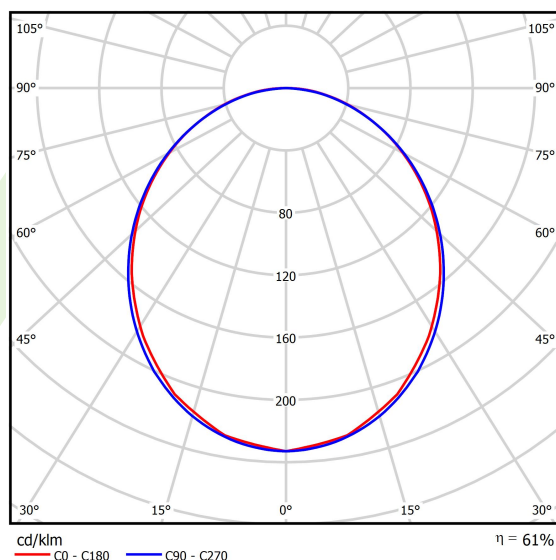

## Light and electrical data

Light source	<b>LED</b>
Luminous flux LED [lm]	<b>8916</b>
LED power [W]	<b>44,4</b>
Luminaire luminous flux [lm]	<b>5447,7</b>
Power of luminaire [W]	<b>50,5</b>
Luminaire's light efficiency [lm/W]	<b>107,9</b>
Color of the light [K]	<b>4000</b>
CRI	<b>&gt;80</b>
SDCM (LED sources)	<b>3</b>
Beam angle [°]	<b>(C0-C180) / (C90-C270) - 103,4° / 104,8°</b>
Photobiological risk class (IEC/EN 62471)	<b>RG0</b>
Protection against electric shock	<b>I</b>
Protection degree	<b>IP40</b>
Voltage	<b>220..240 V, 50..60 Hz</b>
Lifetime of LED sources [h]	<b>90000</b>
Lx/By	<b>L80/B10</b>
Operating temperature range [°C]	<b>5 ÷ 35</b>
Driver	<b>DIM DALI (EDD)</b>
Power factor cos φ	<b>&gt;0,95</b>
Circuit load capacity	<b>14 (B10), 23 (B16), 22 (C10), 35 (C16)</b>

**A graph of light**