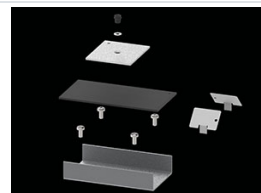

Index 19.2118.0003.04

Name X-LINE PRO COMPACT LINE L-
DOWN MIDDLE SET 04