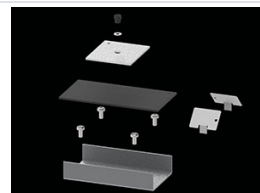

Index 19.2118.0003.34

Name X-LINE PRO COMPACT LINE L-
DOWN MIDDLE SET 34