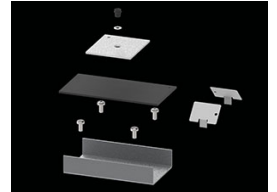

Index 19.2118.0003.24

Name X-LINE PRO COMPACT LINE L-
DOWN MIDDLE SET 24