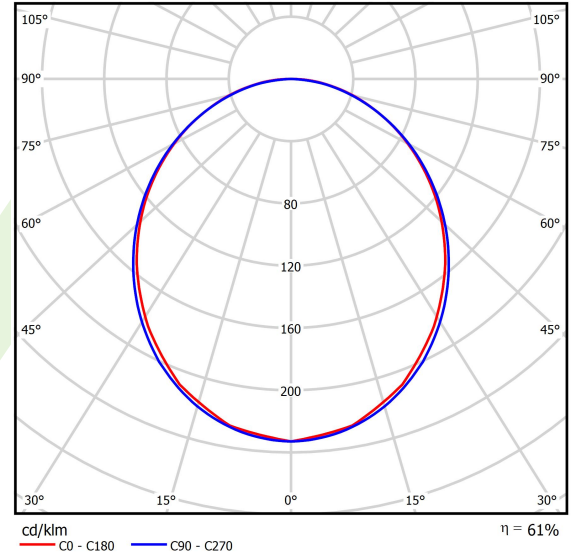

Mechanical data

Assembly	directly mounted to ceiling construction or surface mounted on slings using accessories
Material	aluminum
Color	RAL 9016 (white)
Diffuser	PLX (PMMA opal)
Impact resistant	IK04
Dimensions [mm]	2250 x 60 x 72

A graph of light