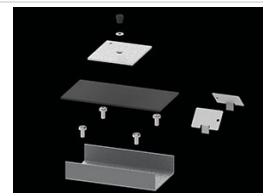

Index 19.2118.0003.24

Name X-LINE PRO COMPACT LINE L-
DOWN MIDDLE SET 24