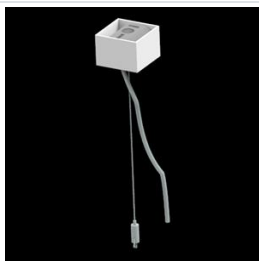

Product: X-LINE PRO COMPACT 8000 PLX E 04 830 LINE / L-2250MM

Index: 19.2118.1531.04

Description

Light fitting made out of aluminium profile. Simple luminaire construction (no mounting plates or LED plates). LEDs in the standard version are mounted by inserting them into the slot in the middle of the profile. Direct (down) light distribution. Available optical systems: PMMA opal diffuser (PLX), microprismatic PMMA (Micro-PRM). The luminaire is available in a line version. Available colors: anodized aluminum, black RAL 9005, white RAL 9016 or any color from the RAL palette on request. Gray, white or black polycarbonate end caps. Plastic (HIPS) or aluminium plate masking the electronics compartment (only in luminaires with direct distribution). Possibility to use an aluminum snap-on aluminum cover and increase the IP rating to IP40. The use of luminaires typically for offices, public utility rooms, communication / common areas in multi-family buildings.

Mechanical data

Assembly	directly mounted to ceiling construction or surface mounted on slings using accessories
Material	aluminum
Color	RAL 9005 (black)
Diffuser	PLX (PMMA opal)
Impact resistant	IK04
Dimensions [mm]	2250 x 60 x 72

A graph of light

Accessories

Index 6E1-500KW041P-3

Name SUSPENSION NEW TYPE-A 04
LENGHT 1,5M WIRE 3X 1-POINT

Index 19.3272.1205.00

Name SUSPENSION NEW TYPE-E
LENGHT-1,5 METER WITHOUT
WIRE 1-POINT

Index 19.2118.0001.04