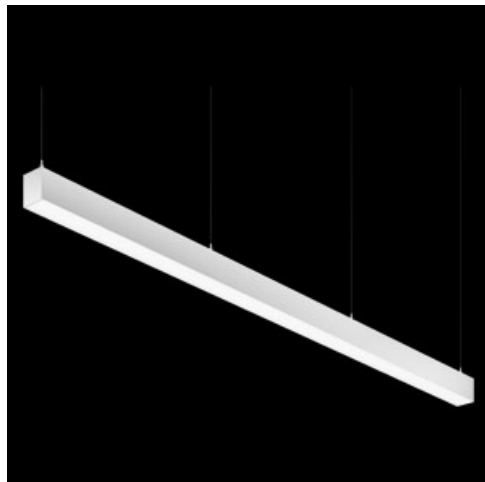

Product: X-LINE PRO COMPACT 8000 PLX E 04 830 LINE / L-2250MM

Index: 19.2118.1531.04

Description

Light fitting made out of aluminium profile. Simple luminaire construction (no mounting plates or LED plates). LEDs in the standard version are mounted by inserting them into the slot in the middle of the profile. Direct (down) light distribution. Available optical systems: PMMA opal diffuser (PLX), microprismatic PMMA (Micro-PRM). The luminaire is available in a line version. Available colors: anodized aluminum, black RAL 9005, white RAL 9016 or any color from the RAL palette on request. Gray, white or black polycarbonate end caps. Plastic (HIPS) or aluminium plate masking the electronics compartment (only in luminaires with direct distribution). Possibility to use an aluminum snap-on aluminum cover and increase the IP rating to IP40. The use of luminaires typically for offices, public utility rooms, communication / common areas in multi-family buildings.

Product information

Category	Compact
Family	X-LINE PRO COMPACT LINE
Name	X-LINE PRO COMPACT 8000 PLX E 04 830 LINE / L-2250MM
Index	19.2118.1531.04

Light and electrical data

Light source	LED
Luminous flux LED [lm]	8560
LED power [W]	44,4
Luminaire luminous flux [lm]	5230,2
Power of luminaire [W]	50,5
Luminaire's light efficiency [lm/W]	103,6
Color of the light [K]	3000
CRI	>80
SDCM (LED sources)	3
Beam angle [°]	(C0-C180) / (C90-C270) - 103,4° / 104,8°
Photobiological risk class (IEC/EN 62471)	RG0
Protection against electric shock	I
Protection degree	IP40
Voltage	220..240 V, 50..60 Hz
Lifetime of LED sources [h]	90000
Lx/By	L80/B10
Operating temperature range [°C]	5 ÷ 35
Driver	standard on/off (E)
Power factor cos φ	>0,95
Circuit load capacity	12 (B10), 19 (B16), 20 (C10), 32 (C16)

Mechanical data

Assembly	directly mounted to ceiling construction or surface mounted on slings using accessories
Material	aluminum
Color	RAL 9005 (black)
Diffuser	PLX (PMMA opal)
Impact resistant	IK04
Dimensions [mm]	2250 x 60 x 72