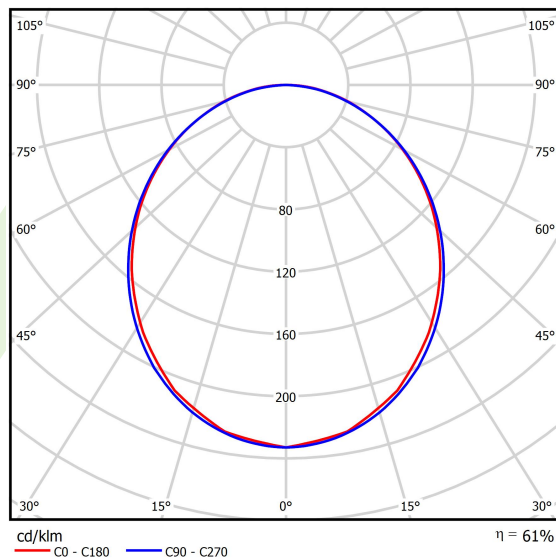

Mechanical data

Assembly	directly mounted to ceiling construction or surface mounted on slings using accessories
Material	aluminum
Color	RAL 9005 (black)
Diffuser	PLX (PMMA opal)
Impact resistant	IK04
Dimensions [mm]	2250 x 60 x 72

A graph of light